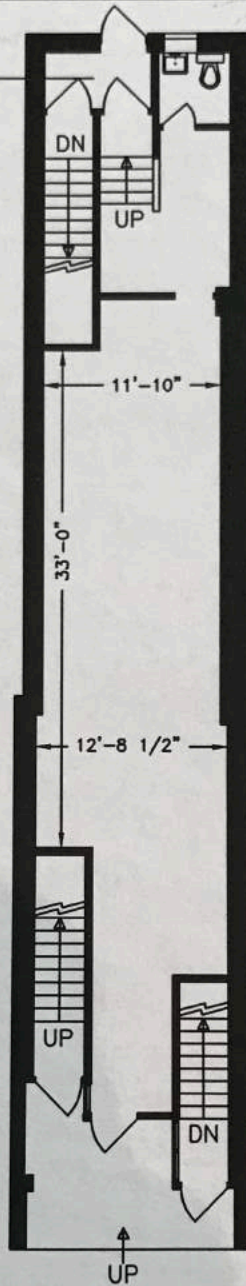

Common Area
49 SF

GLA
821 SF

642 QUEEN ST. W.

TORONTO, ONTARIO

As Measured Sept 30th, 2014

MEASURE MASTERS
ONTARIO CORP
800-709-3332/905-824-0148