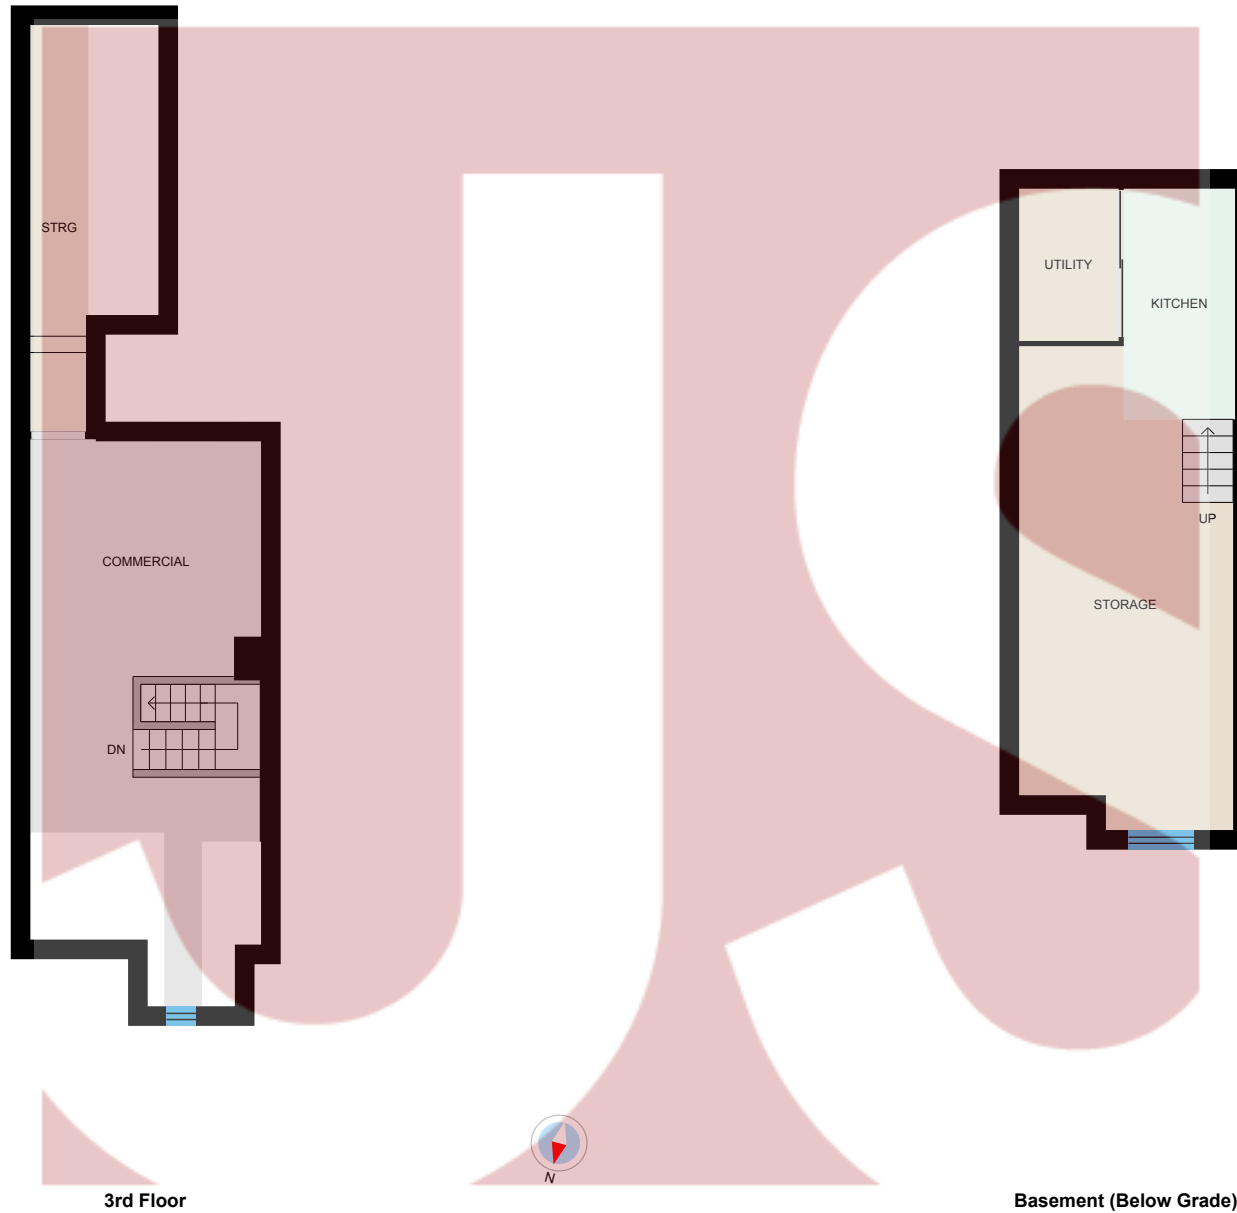

85 Scollard St, Toronto, ON

Main Building

1st Floor

2nd Floor

PREPARED: Oct 2020

White regions are excluded from total floor area in iGUIDE floor plans. All room dimensions and floor areas must be considered approximate and are subject to independent verification.

85 Scollard St, Toronto, ON

Main Building

0 4 8 ft

PREPARED: Oct 2020

White regions are excluded from total floor area in iGUIDE floor plans. All room dimensions and floor areas must be considered approximate and are subject to independent verification.