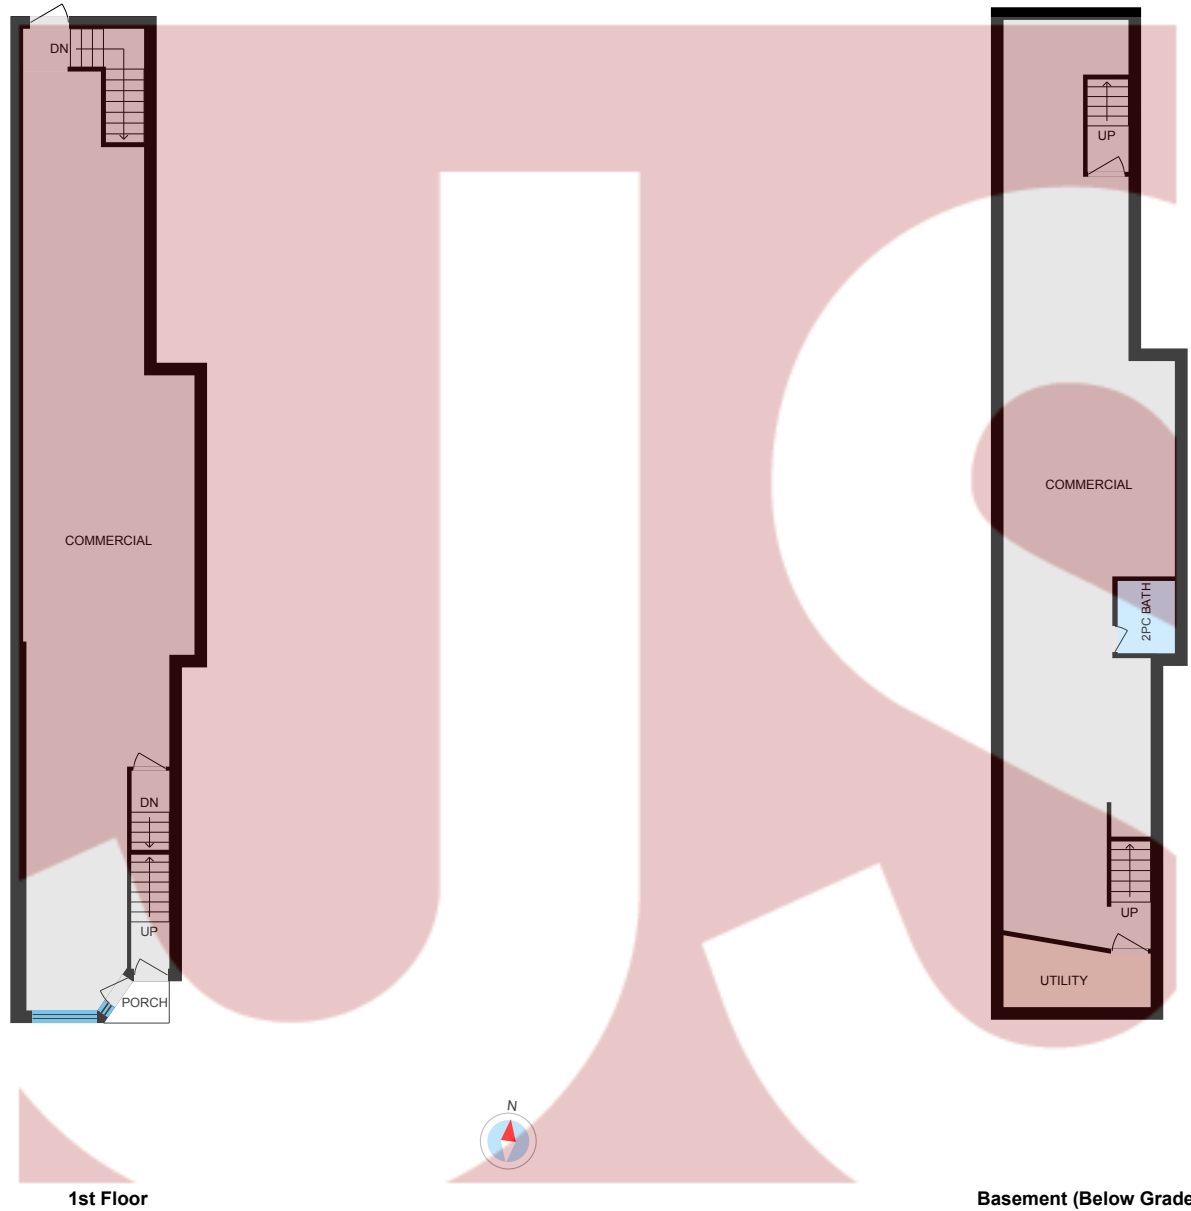

816 Dundas St W, Toronto, ON

Main Building

0 6 12
ft

PREPARED: 2020/07/31