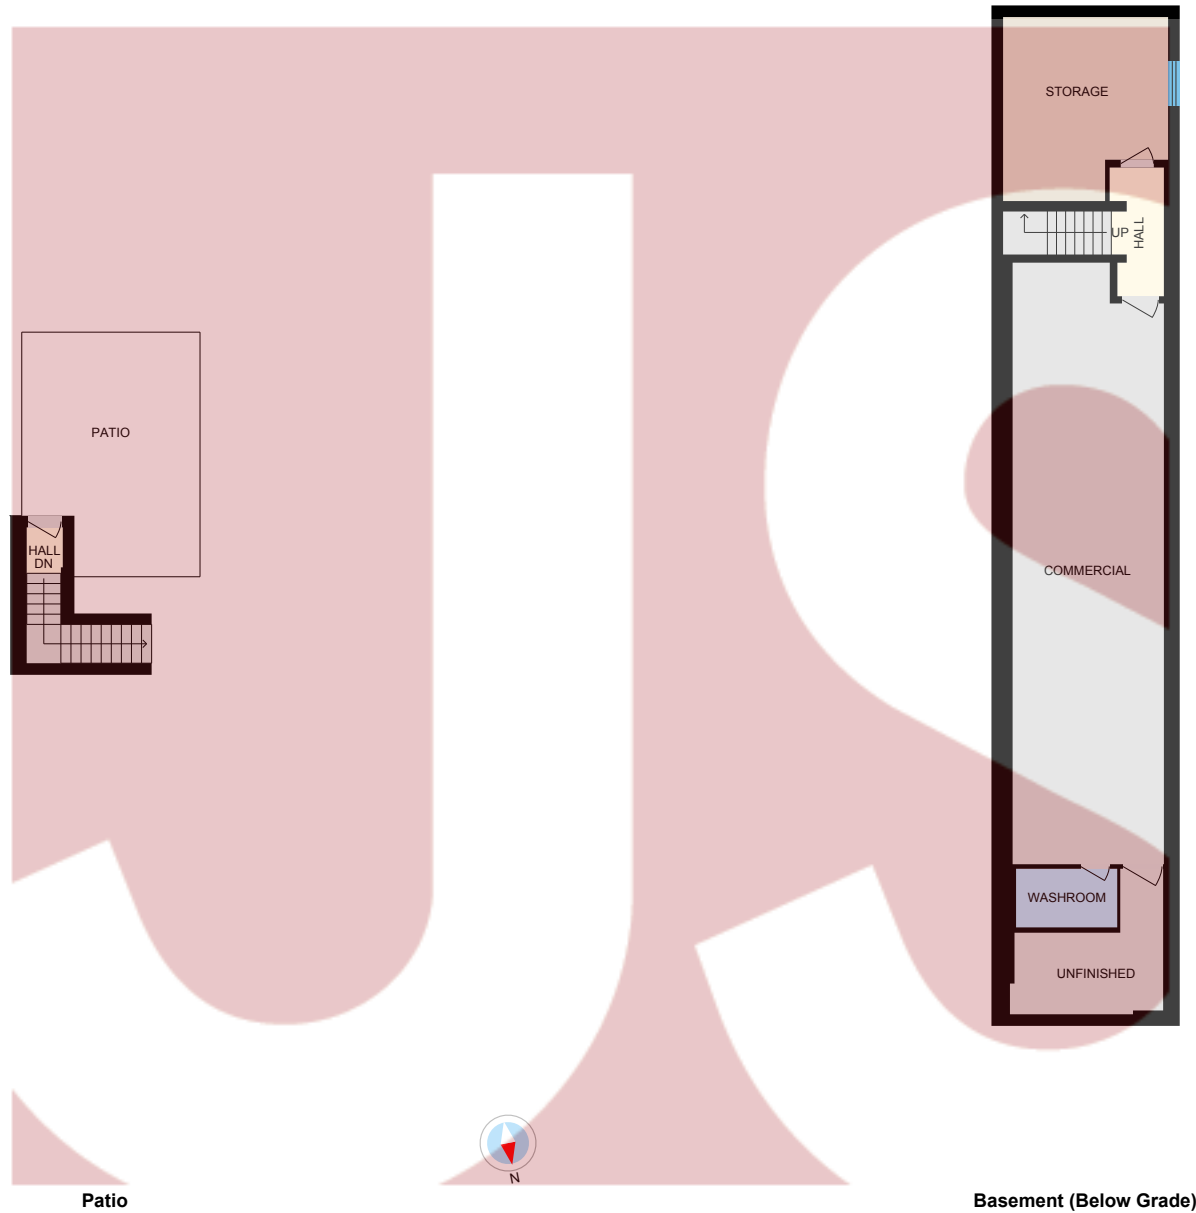

613 Queen St W, Toronto, ON

Main Building

0 8 16
ft

PREPARED: 2022/06/21

White regions are excluded from total floor area in iGUIDE floor plans. All room dimensions and floor areas must be considered approximate and are subject to independent verification.

613 Queen St W, Toronto, ON

Main Building

0 7 14
ft

PREPARED: 2022/06/21

White regions are excluded from total floor area in iGUIDE floor plans. All room dimensions and floor areas must be considered approximate and are subject to independent verification.