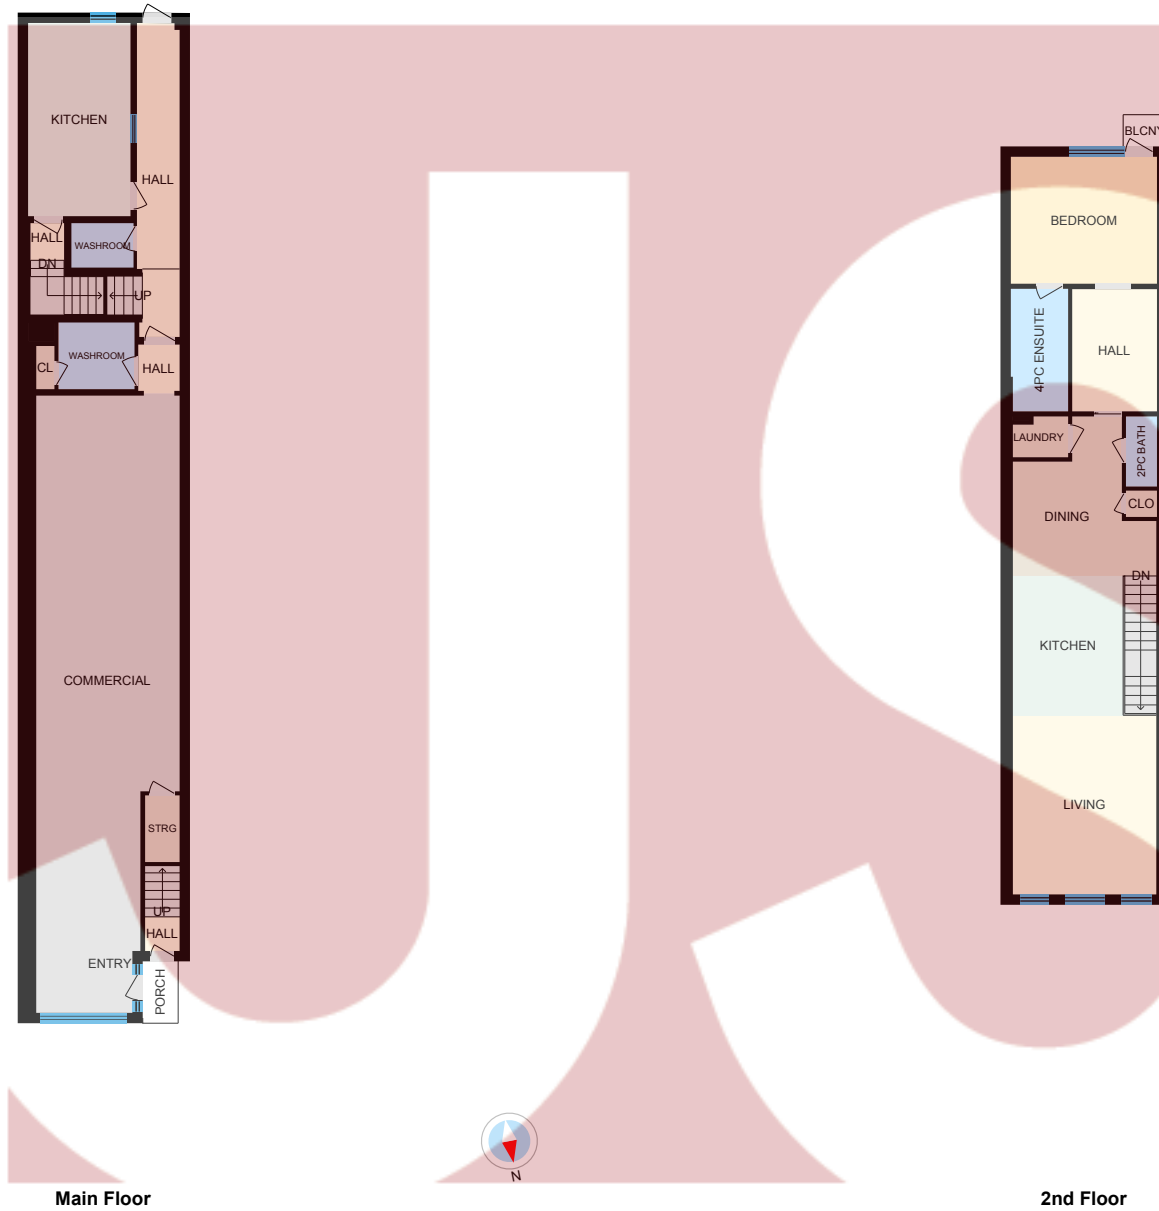

613 Queen St W, Toronto, ON

Main Building

0 8 16
ft

PREPARED: 2022/06/21

White regions are excluded from total floor area in iGUIDE floor plans. All room dimensions and floor areas must be considered approximate and are subject to independent verification.

613 Queen St W, Toronto, ON

Main Building

0 7 14
ft

PREPARED: 2022/06/21

White regions are excluded from total floor area in iGUIDE floor plans. All room dimensions and floor areas must be considered approximate and are subject to independent verification.