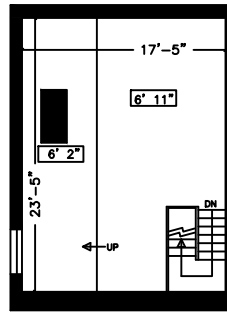

FIRST FLOOR  
2705 SF

MEZZANINE  
504 SF

Interior Dimensions are for reference only & are not used to calculate area  
Retail Buildings: Standard Method of Measurement ANSI/BOMA Z65-5-2010

LOWER LEVEL  
668 SF  
SERVICE ROOM: 221 SF  
TOTAL AREA: 889 SF

 <p>MEASURE MASTER'S ONTARIO CORP. 800-709-3332/905-824-0148</p>	PROJECT: 584 College Street, Toronto Ontario	DATE MEASURED FEB 1, 2017	DRAWN BY: NA
	COMPANY:	PROJECT #:	SCALE:
		FLOOR: ALL	UNIT #: