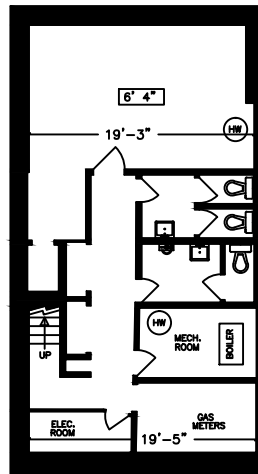

FIRST FLOOR  
2705 SF

MEZZANINE  
504 SF

Interior Dimensions are for reference only & are not used to calculate area  
Retail Buildings: Standard Method of Measurement ANSI/BOMA Z65-5-2010

LOWER LEVEL  
668 SF  
SERVICE ROOM: 221 SF  
TOTAL AREA: 889 SF

 <p>MEASURE MASTER'S ONTARIO CORP. 800-709-3332/905-824-0148</p>	PROJECT: 584 College Street, Toronto Ontario	DATE MEASURED FEB 1, 2017	DRAWN BY: NA
	COMPANY:	PROJECT #:	SCALE:
		FLOOR: ALL	UNIT #: