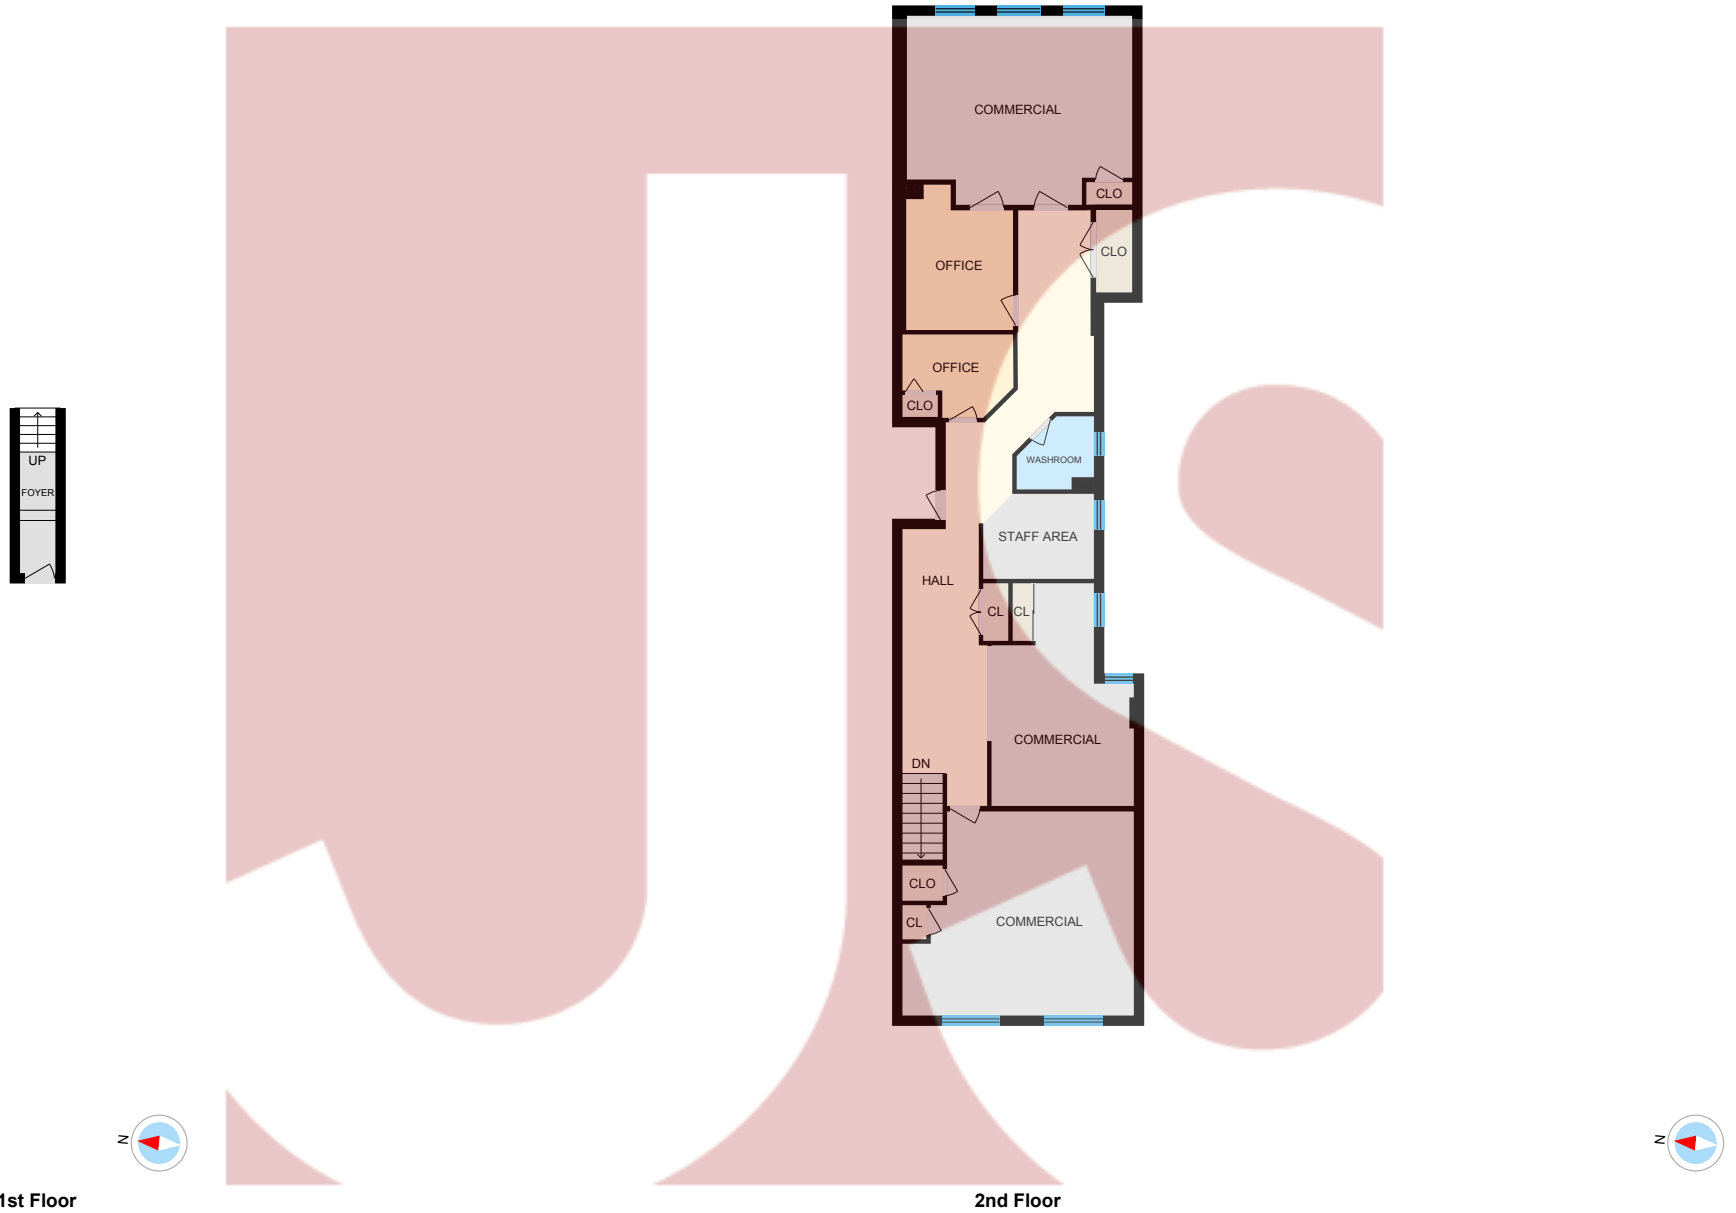

# 2nd Floor-539 Mt Pleasant Rd, Toronto, ON

Main Building

0 7 14  
ft

PREPARED: 2023/04/14