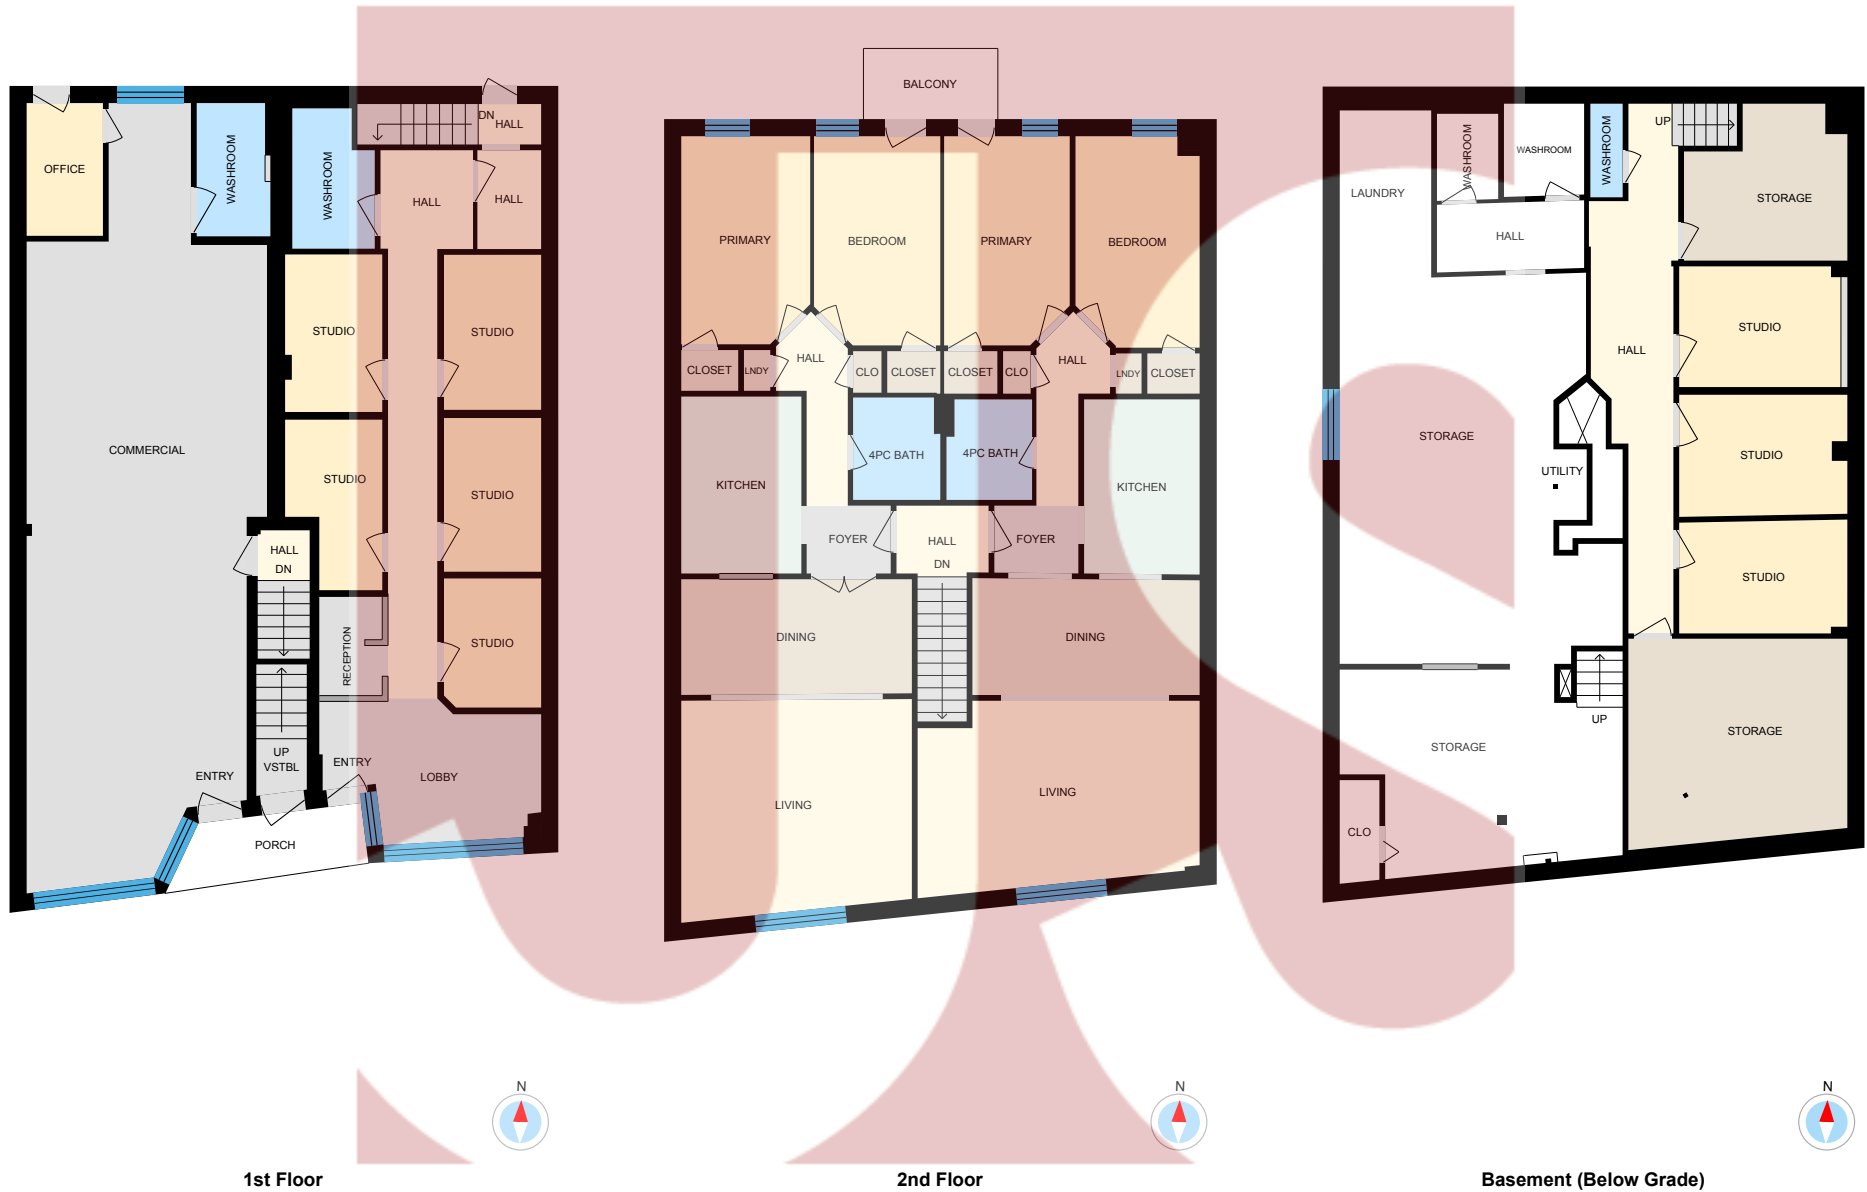

538-540 Eglinton Ave W, Toronto, ON

Main Building

0 6 12
ft

PREPARED: 2023/05/09