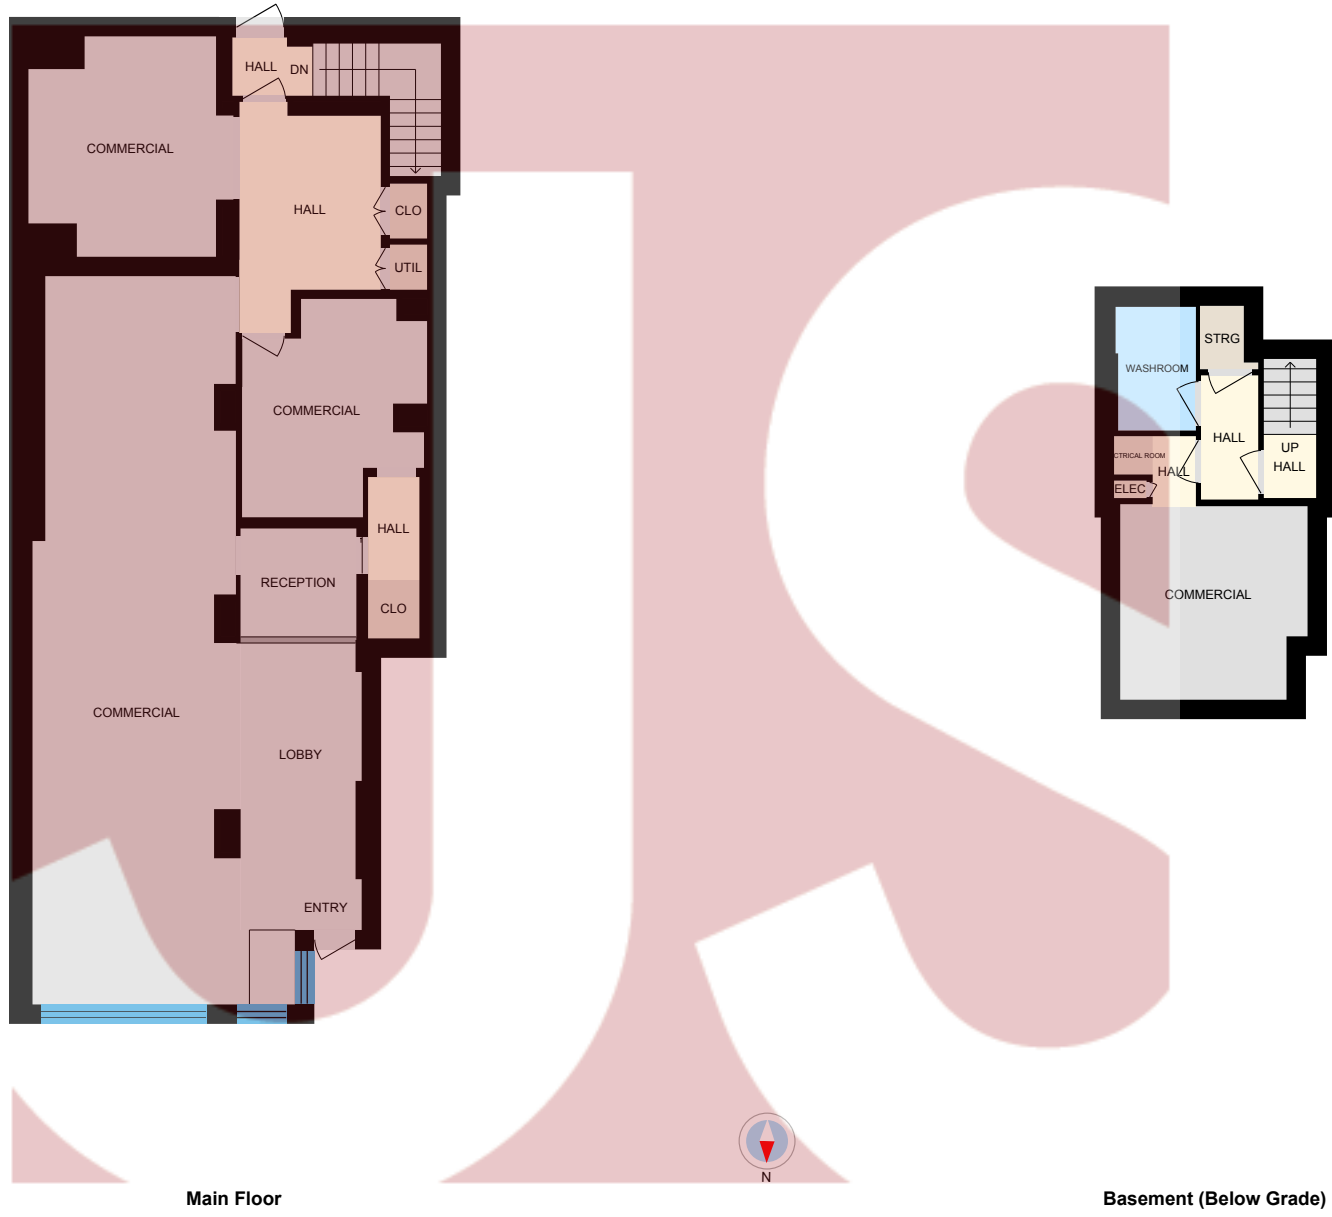

519 Queen St W, Toronto, ON

Main Building

PREPARED: 2022/06/07

White regions are excluded from total floor area in iGUIDE floor plans. All room dimensions and floor areas must be considered approximate and are subject to independent verification.