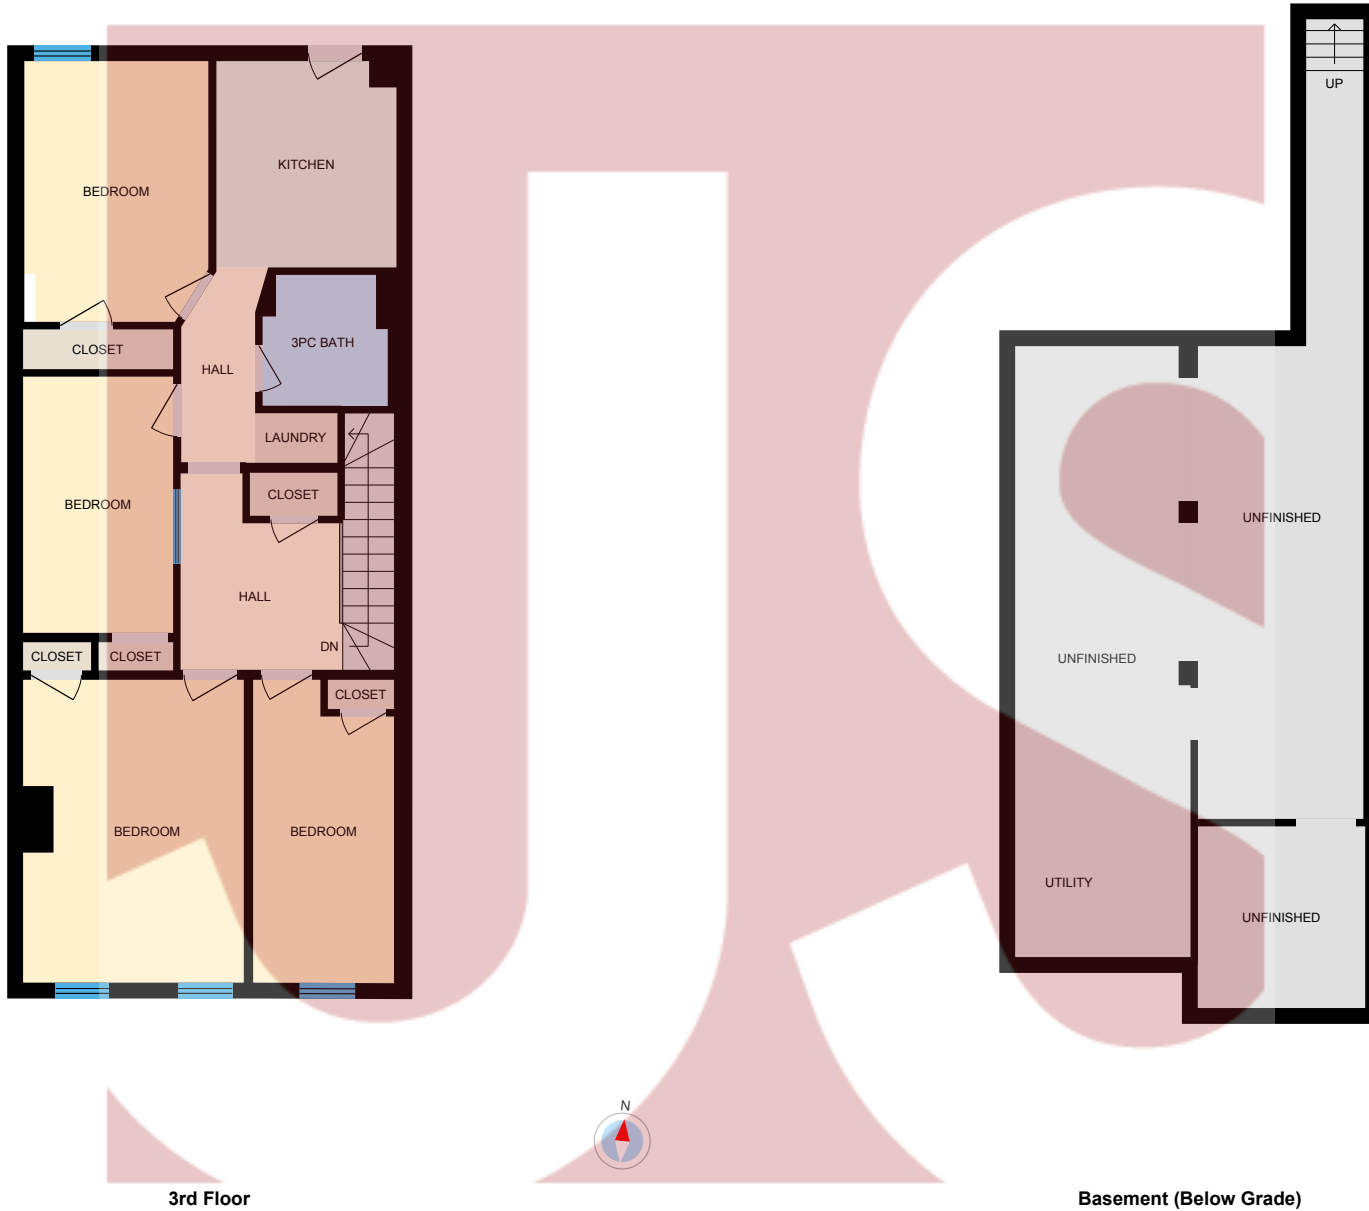

# 518 Queen St W, Toronto, ON

Main Building

0 8 16  
ft

PREPARED: 2022/08/26

# 518 Queen St W, Toronto, ON

Main Building

0 4 8 ft

PREPARED: 2022/08/26

White regions are excluded from total floor area in iGUIDE floor plans. All room dimensions and floor areas must be considered approximate and are subject to independent verification.