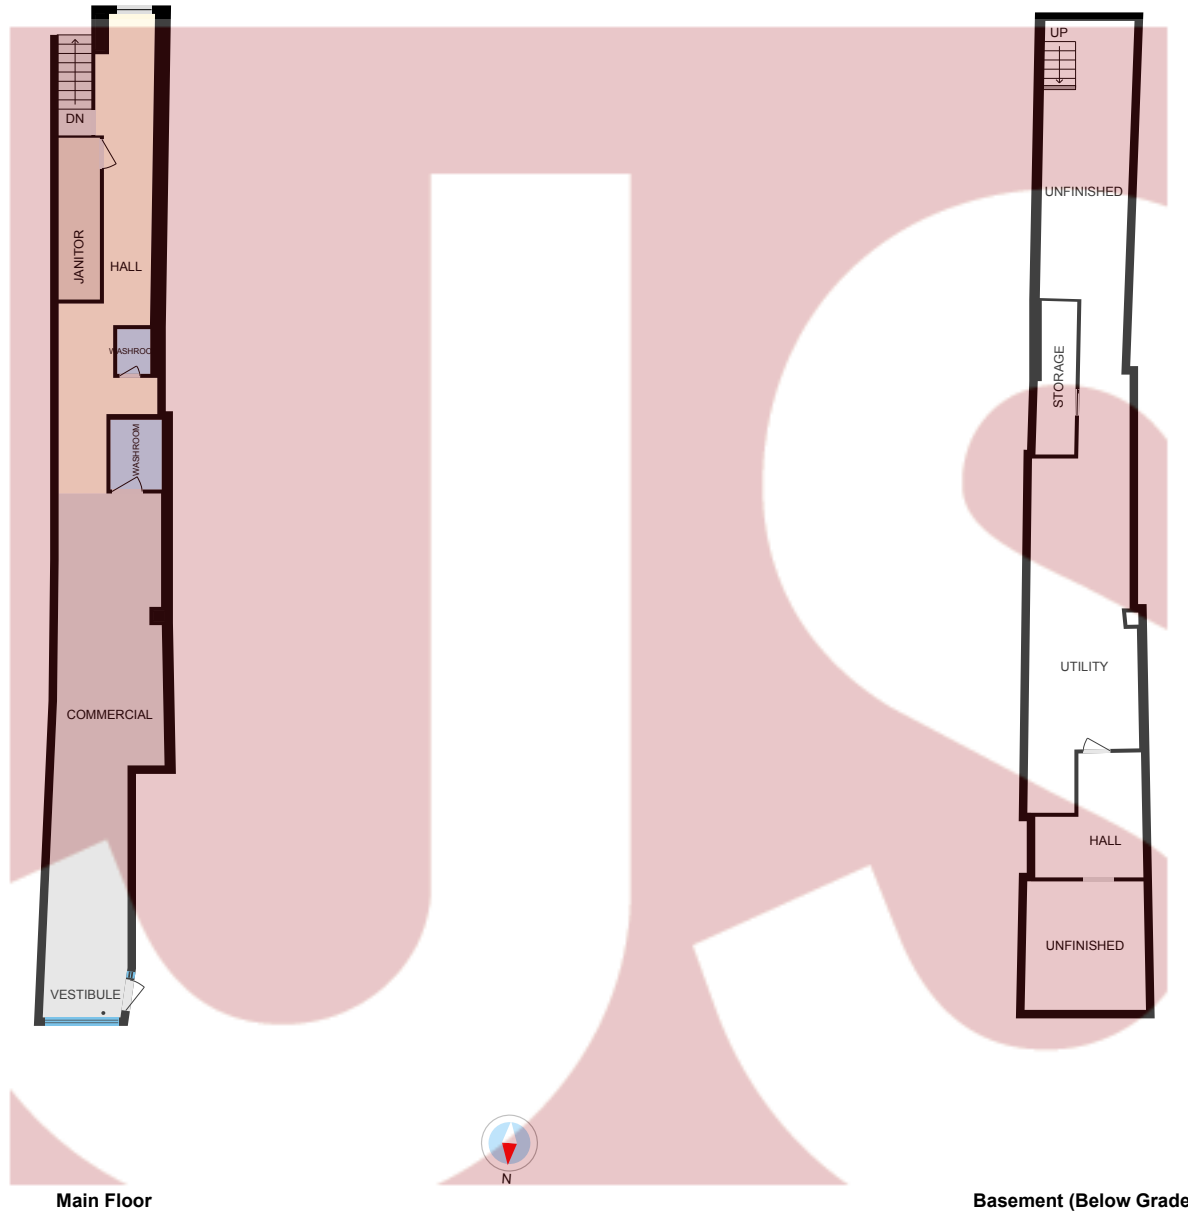

Main Floor-507 Queen St W, Toronto, ON

Main Building

0 8 16
ft

PREPARED: 2022/11/15

White regions are excluded from total floor area in iGUIDE floor plans. All room dimensions and floor areas must be considered approximate and are subject to independent verification.