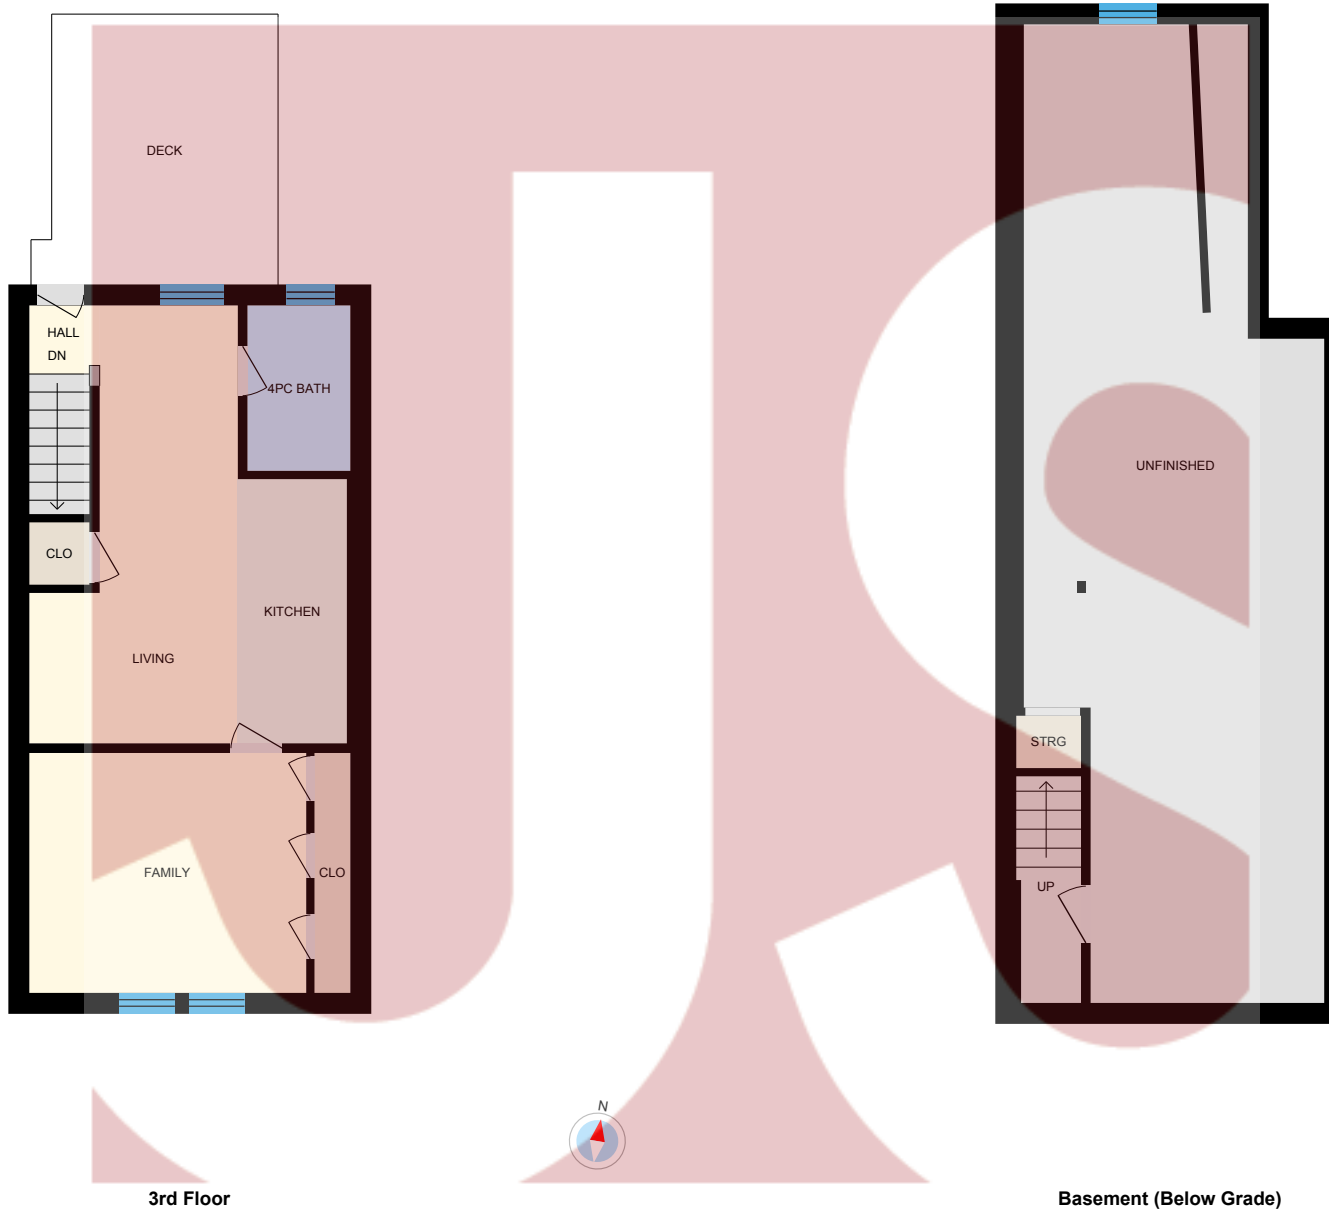

488 Bloor St W, Toronto, ON

Main Building

0 7 14 ft

PREPARED: Jul, 2020

White regions are excluded from total floor area. All room dimensions and floor areas must be considered approximate and are subject to independent verification. For method of measurement please see <https://youriguide.com/measure/>.

488 Bloor St W, Toronto, ON

Main Building

0 4 8 ft

PREPARED: Jul, 2020

White regions are excluded from total floor area. All room dimensions and floor areas must be considered approximate and are subject to independent verification. For method of measurement please see <https://youriguide.com/measure/>.