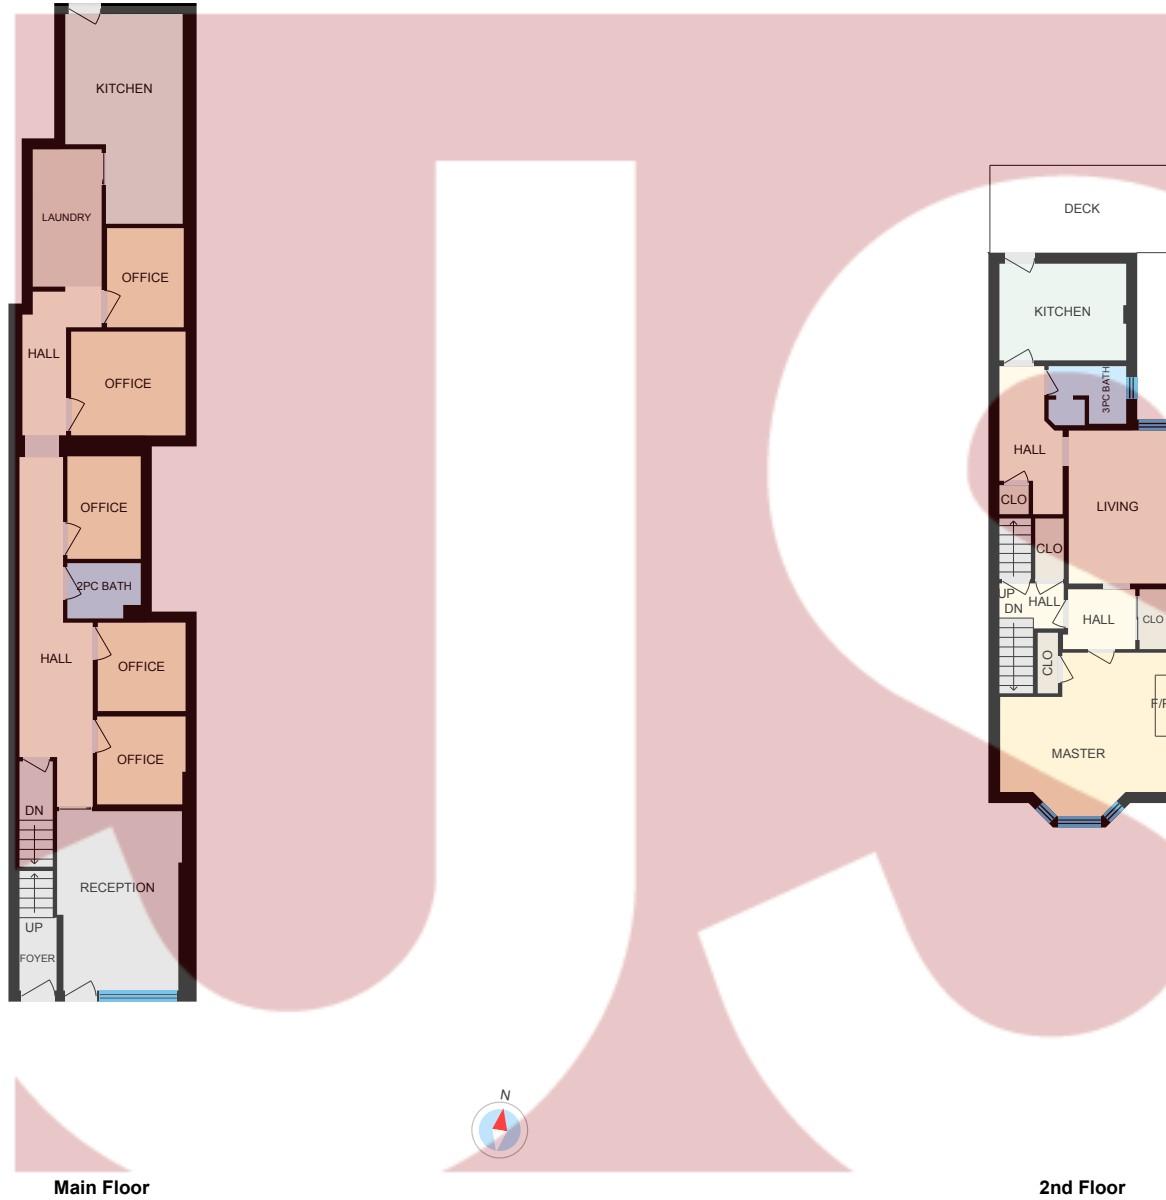

# 488 Bloor St W, Toronto, ON

Main Building

0 7 14 ft

PREPARED: 2020/07/11

# 488 Bloor St W, Toronto, ON

Main Building

0 4 8 ft

PREPARED: 2020/07/11

White regions are excluded from total floor area in iGUIDE floor plans. All room dimensions and floor areas must be considered approximate and are subject to independent verification.