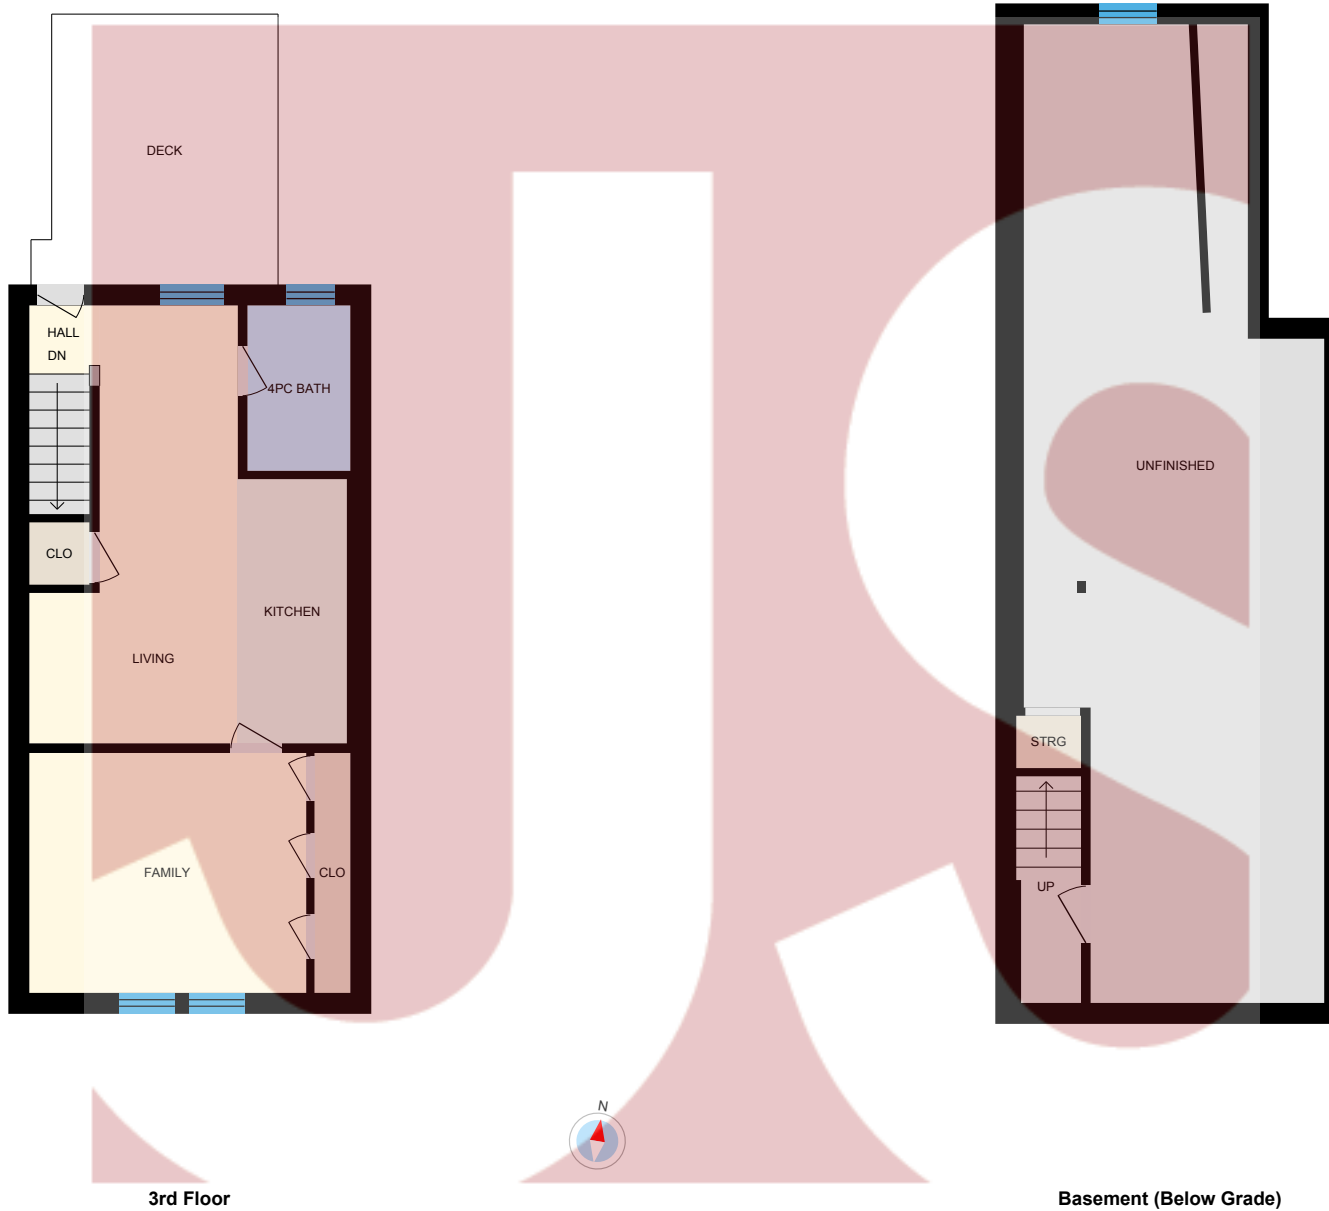

# 488 Bloor St W, Toronto, ON

Main Building

0 7 14 ft

PREPARED: 2020/07/11

# 488 Bloor St W, Toronto, ON

Main Building

0 4 8 ft

PREPARED: 2020/07/11

White regions are excluded from total floor area in iGUIDE floor plans. All room dimensions and floor areas must be considered approximate and are subject to independent verification.