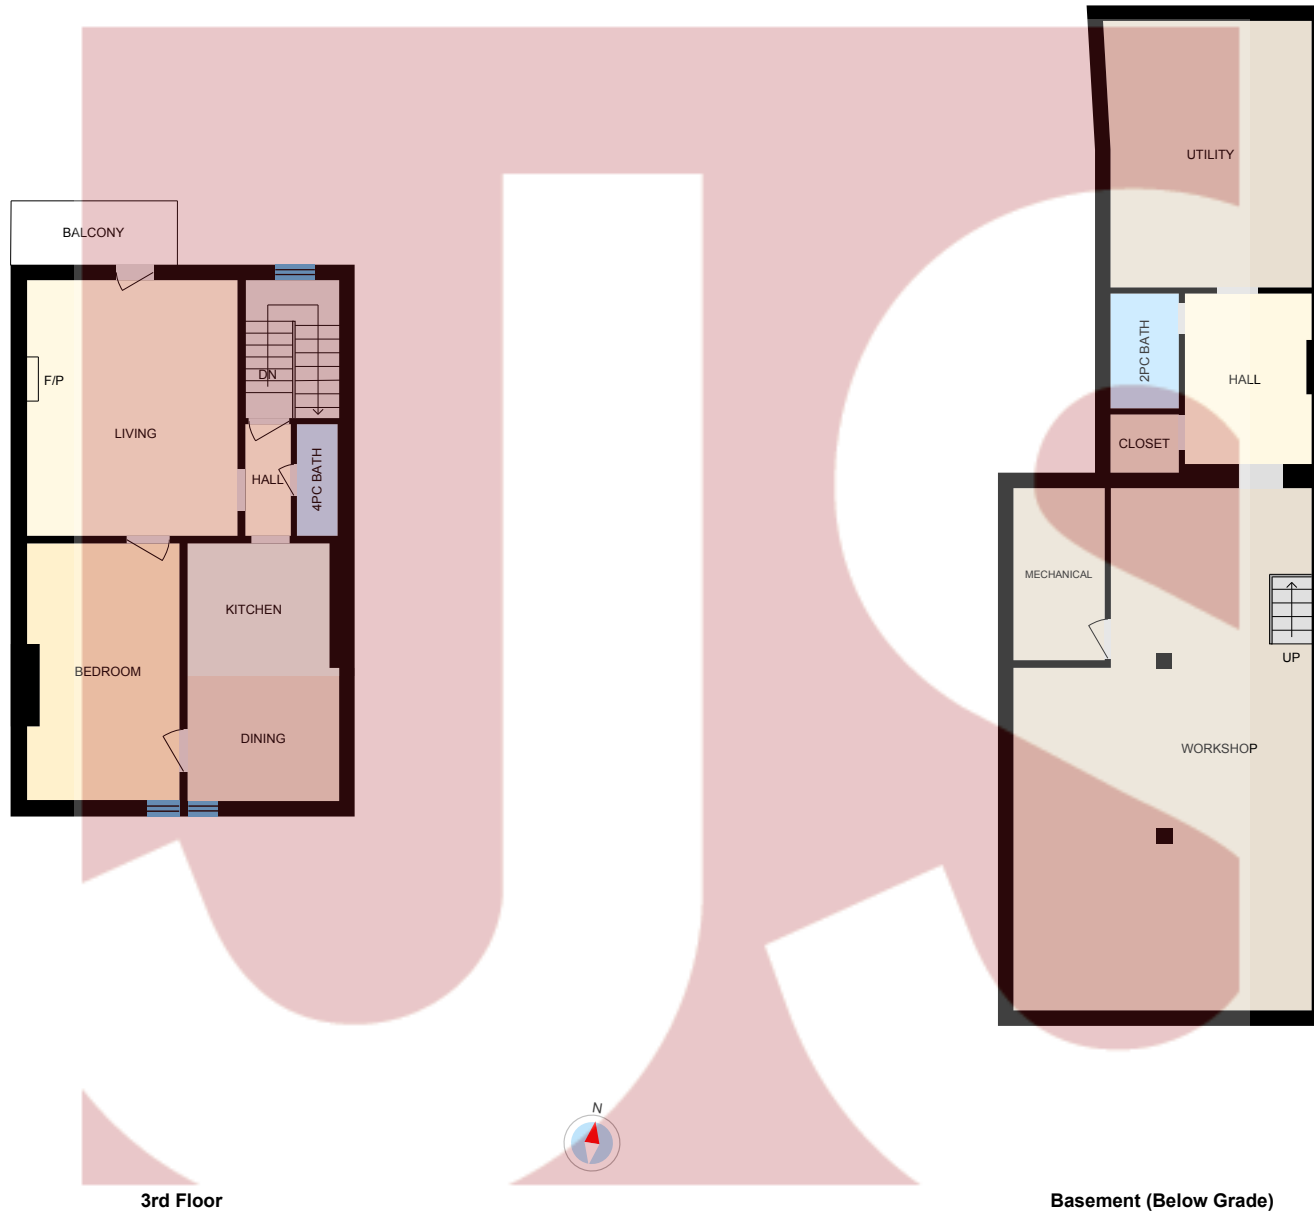

450 Queen St W, Toronto, ON

Main Building

0 8 16
ft

PREPARED: Jul, 2020

White regions are excluded from total floor area. All room dimensions and floor areas must be considered approximate and are subject to independent verification. For method of measurement please see <https://youriguide.com/measure/>.

450 Queen St W, Toronto, ON

Main Building

0 5 10
ft

PREPARED: Jul, 2020

White regions are excluded from total floor area. All room dimensions and floor areas must be considered approximate and are subject to independent verification. For method of measurement please see <https://youriguide.com/measure/>.