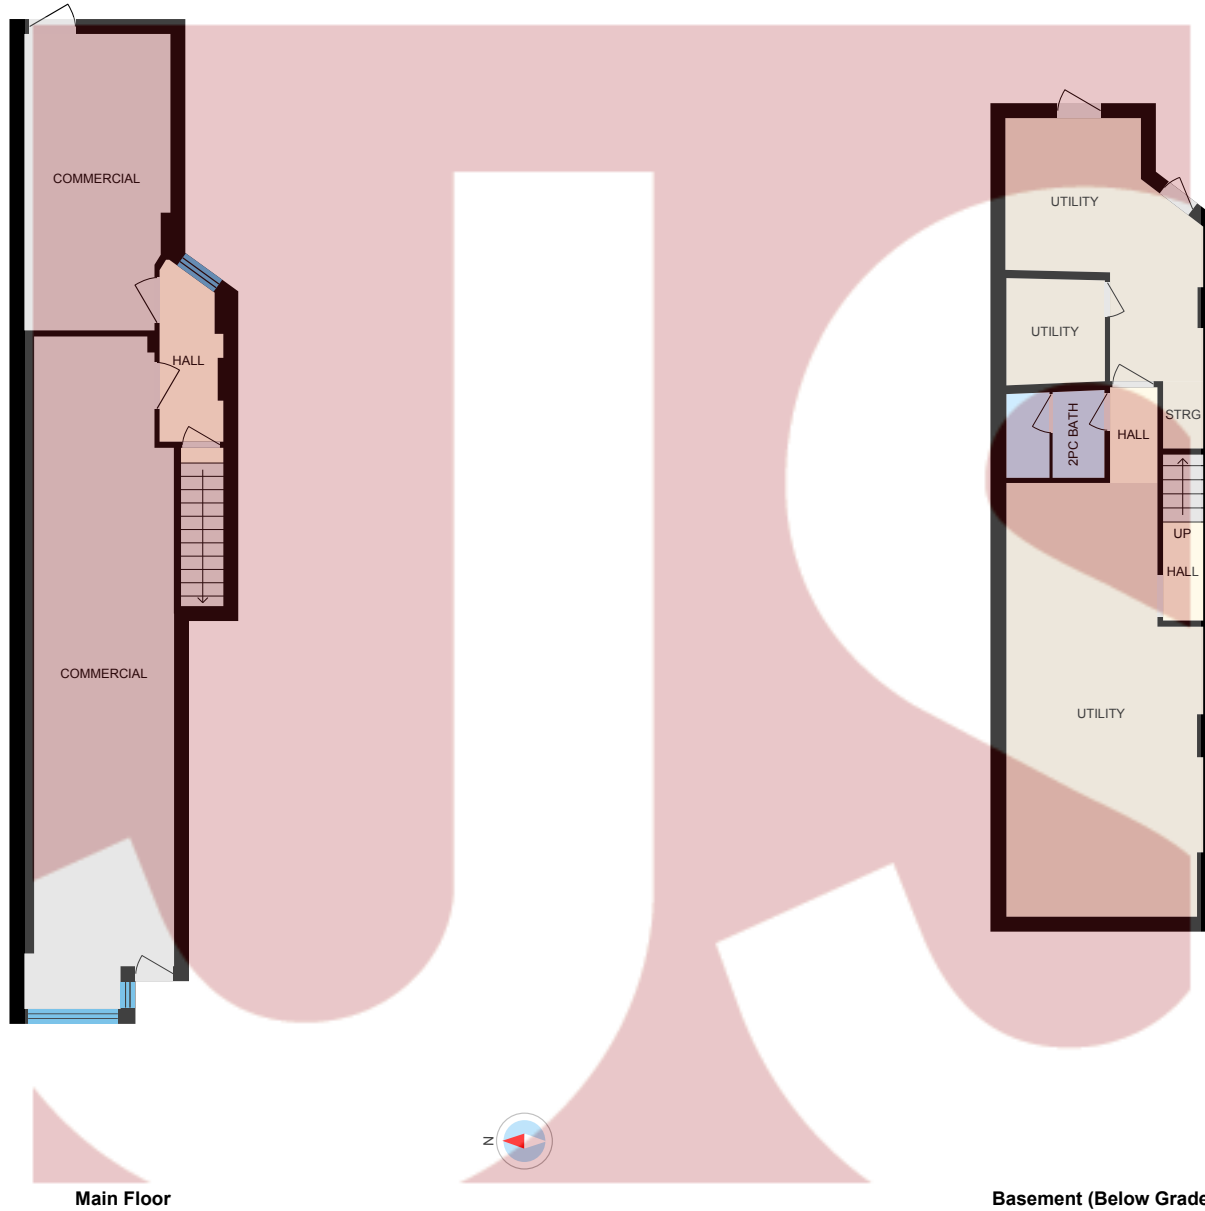

Main + Basement-393 Spadina Ave., Toronto, ON

Main Building

PREPARED: 2021/10/21