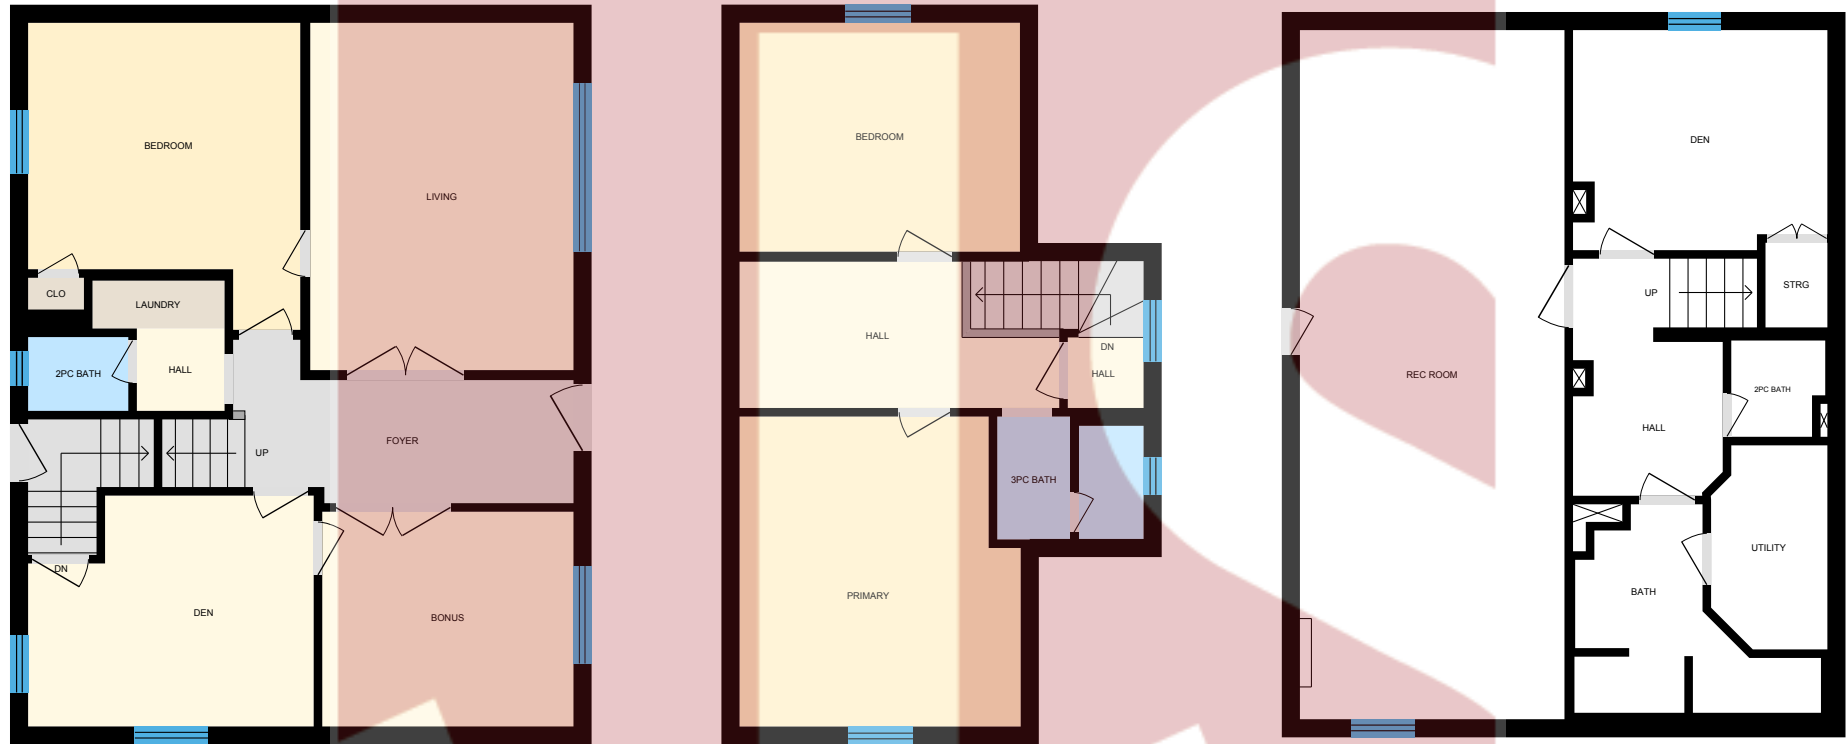

# 317 Sheppard Ave E, Toronto, ON

## Main Building

Main Floor

2nd Floor

Basement (Below Grade)

PREPARED: 2022/12/08