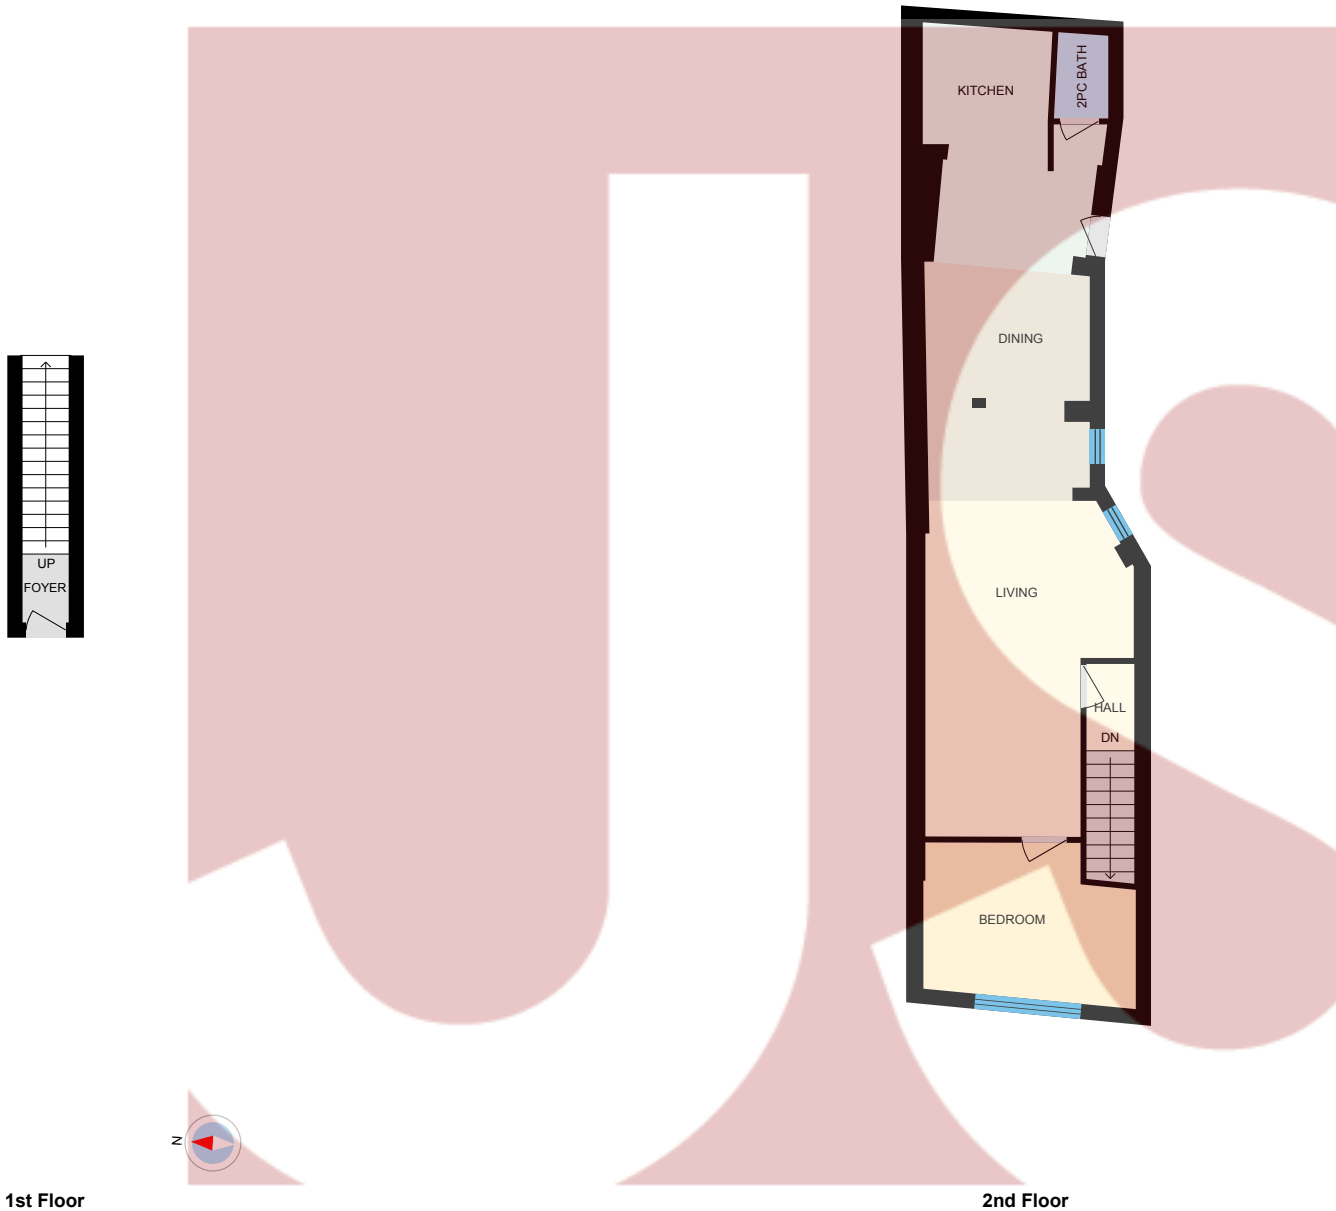

2nd Floor-2305 Yonge St, Toronto, ON

Main Building

1st Floor

2nd Floor

0 5 10
ft

PREPARED: 2023/05/04