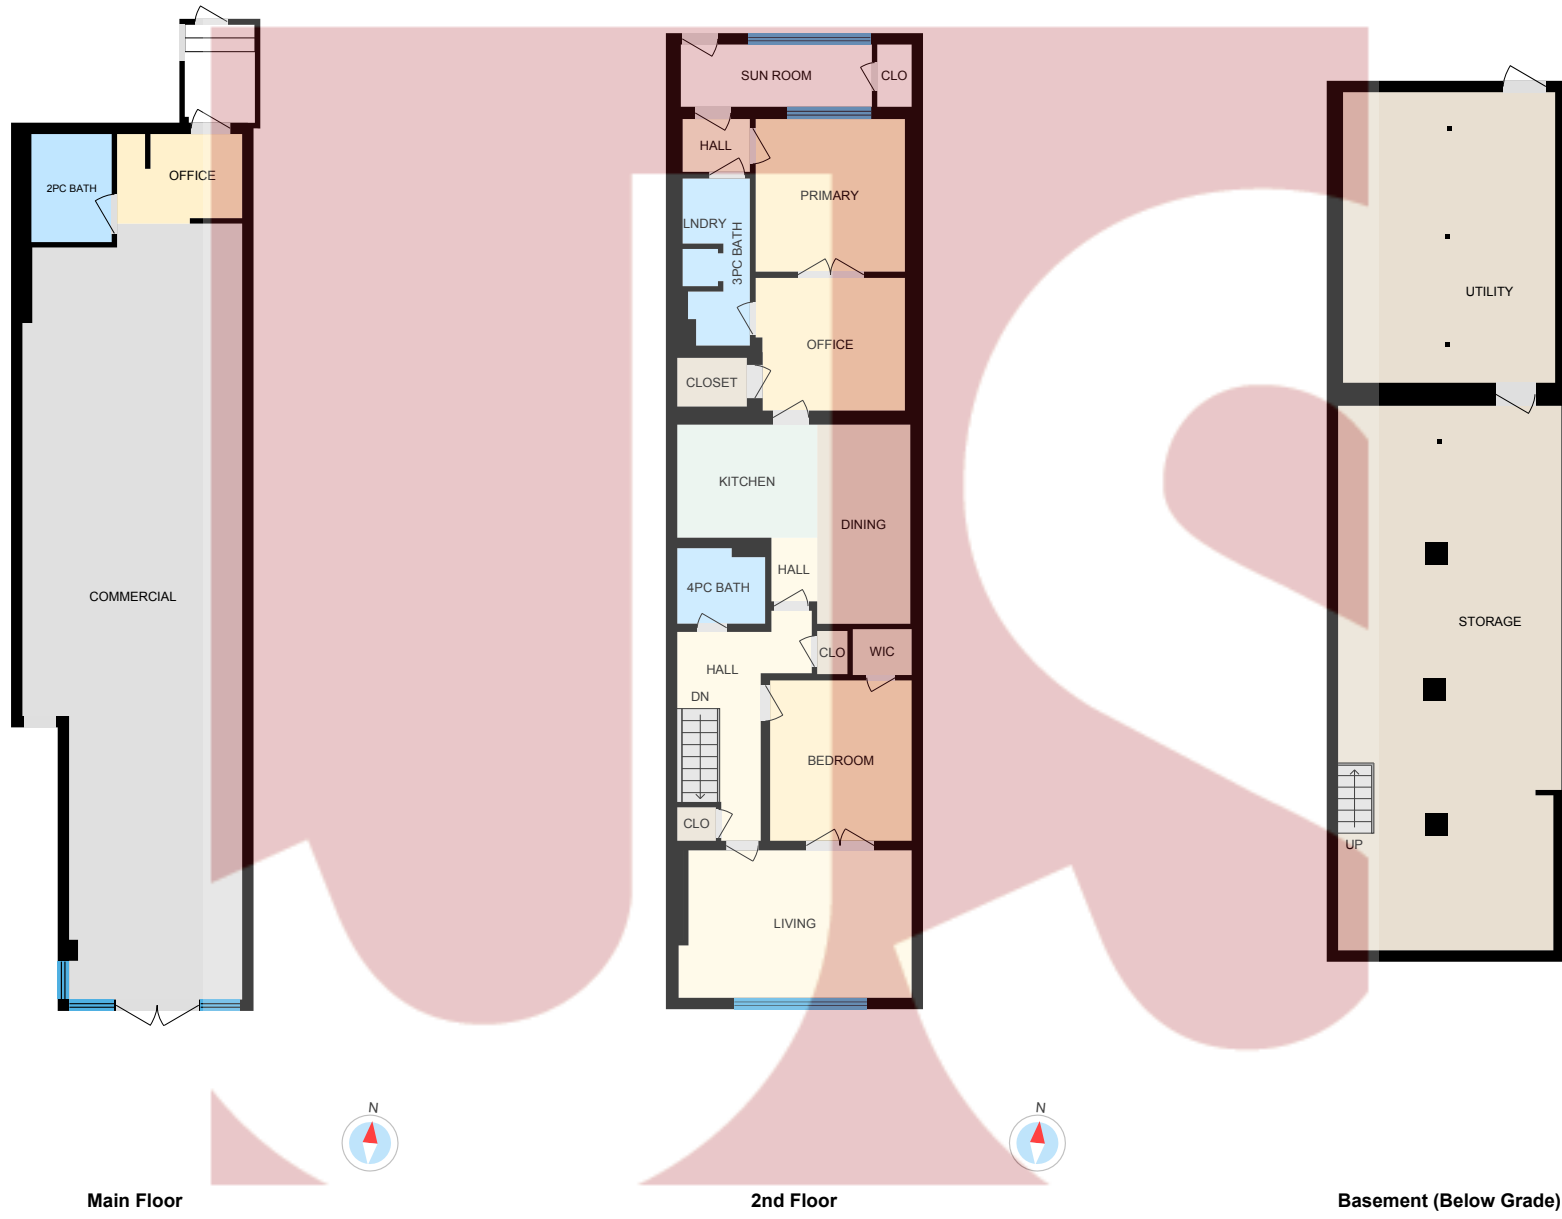

2202 Bloor St W, Toronto, ON

Main Building

0 7 14
ft

PREPARED: 2021/11/27

White regions are excluded from total floor area in iGUIDE floor plans. All room dimensions and floor areas must be considered approximate and are subject to independent verification.

2204 Bloor St W, Toronto, ON

Main Building

PREPARED: 2021/11/27

White regions are excluded from total floor area in iGUIDE floor plans. All room dimensions and floor areas must be considered approximate and are subject to independent verification.

2206 Bloor St W, Toronto, ON

Main Building

0 7 14
ft

PREPARED: 2021/11/27

White regions are excluded from total floor area in iGUIDE floor plans. All room dimensions and floor areas must be considered approximate and are subject to independent verification.