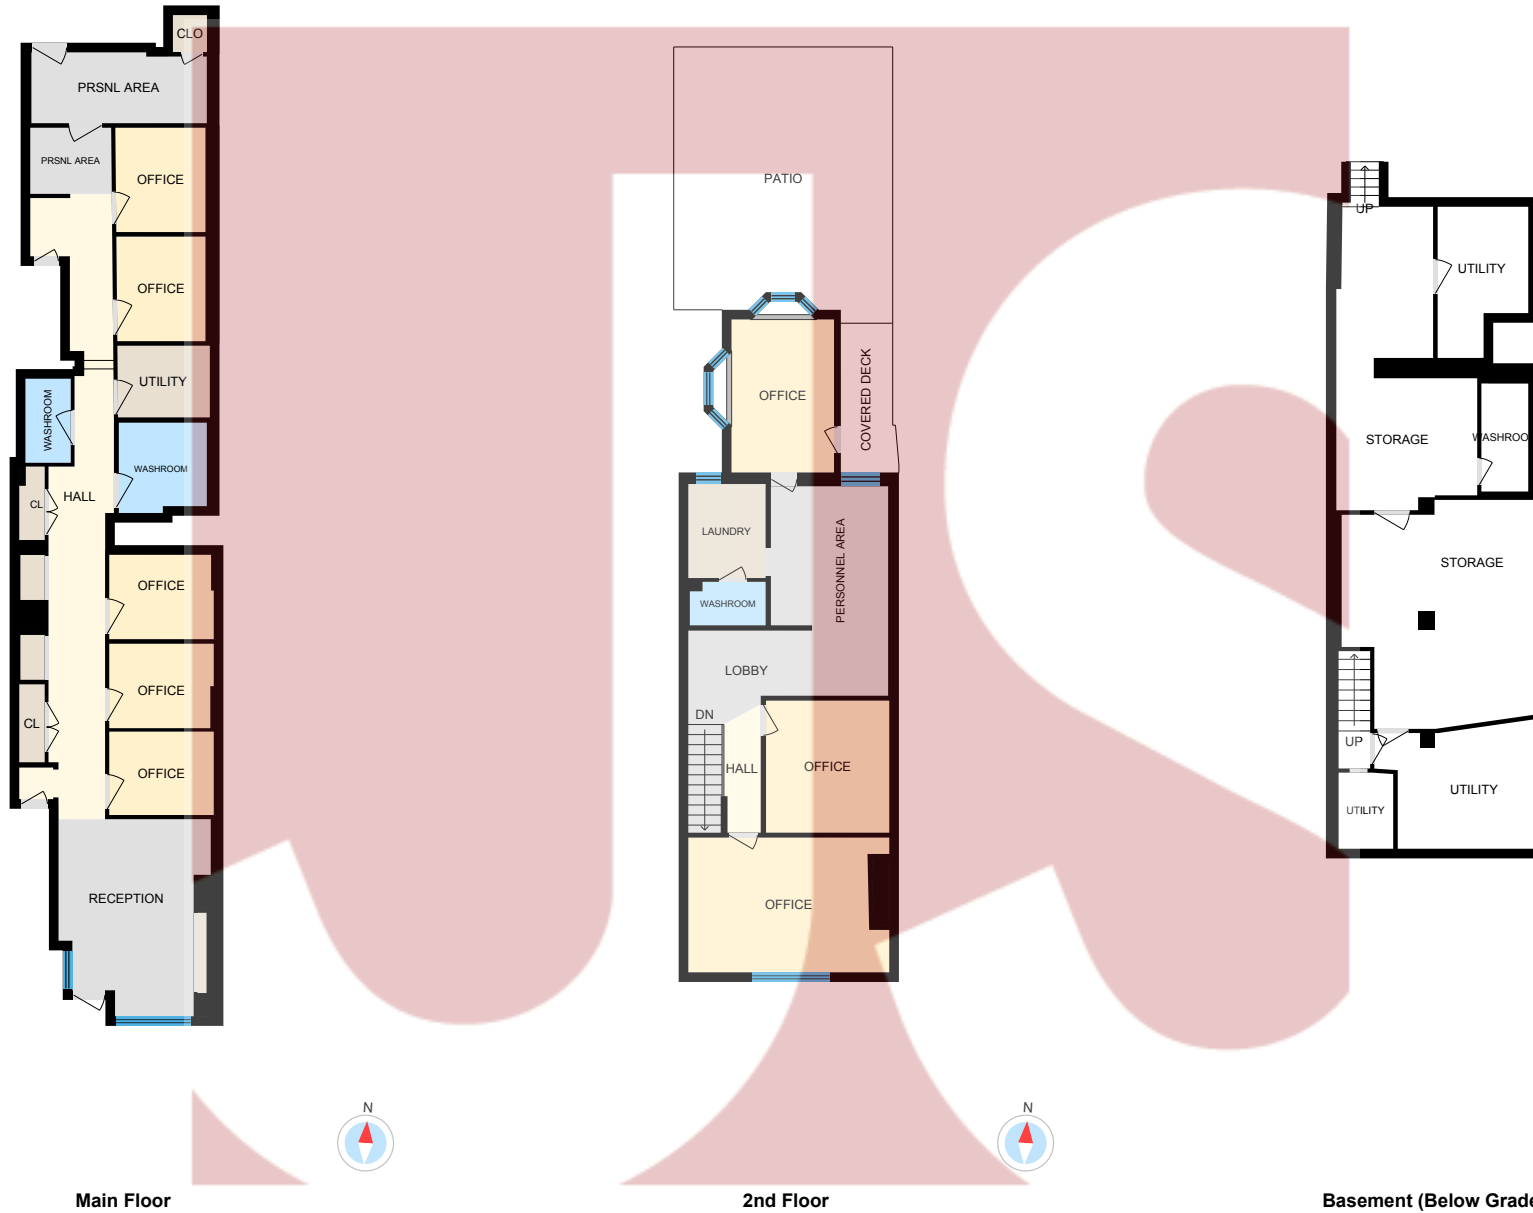

2202 Bloor St W, Toronto, ON

Main Building

0 7 14
ft

PREPARED: 2021/11/27

White regions are excluded from total floor area in iGUIDE floor plans. All room dimensions and floor areas must be considered approximate and are subject to independent verification.

2204 Bloor St W, Toronto, ON

Main Building

PREPARED: 2021/11/27

White regions are excluded from total floor area in iGUIDE floor plans. All room dimensions and floor areas must be considered approximate and are subject to independent verification.

2206 Bloor St W, Toronto, ON

Main Building

0 7 14
ft

PREPARED: 2021/11/27

White regions are excluded from total floor area in iGUIDE floor plans. All room dimensions and floor areas must be considered approximate and are subject to independent verification.