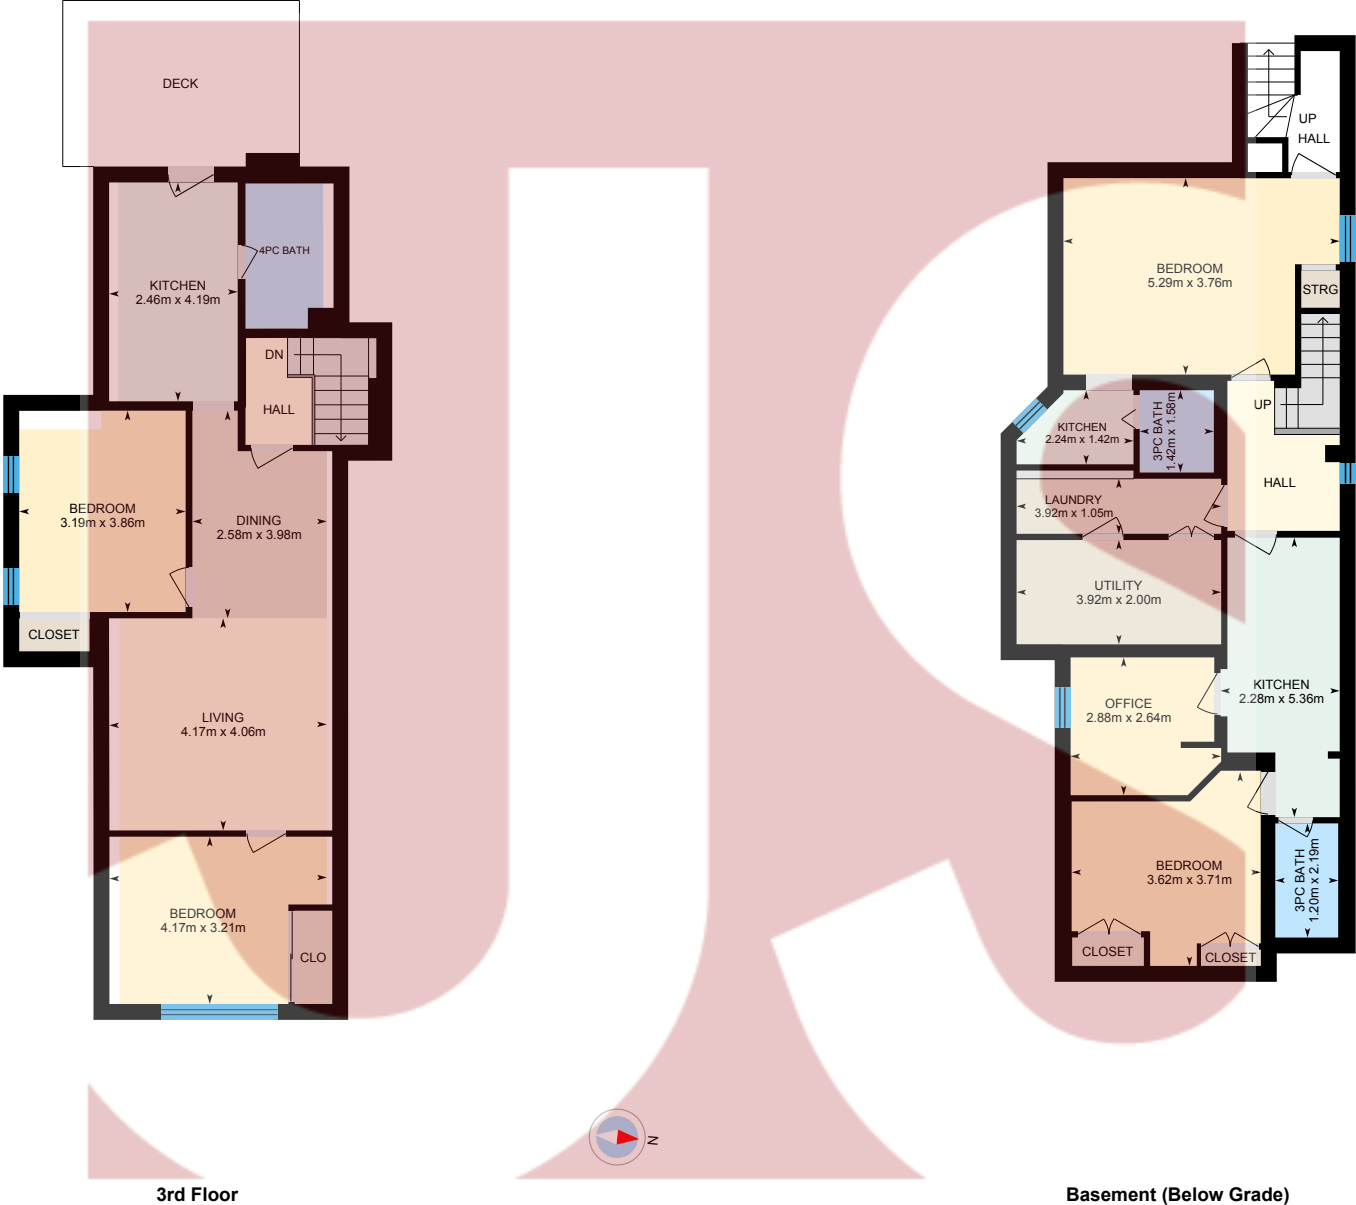

# 214 Beverley St, Toronto, ON

## Main Building

PREPARED: Apr 2021

White regions are excluded from total floor area in iGUIDE floor plans. All room dimensions and floor areas must be considered approximate and are subject to independent verification.

# 214 Beverley St, Toronto, ON

Main Building

PREPARED: Apr 2021

White regions are excluded from total floor area in iGUIDE floor plans. All room dimensions and floor areas must be considered approximate and are subject to independent verification.