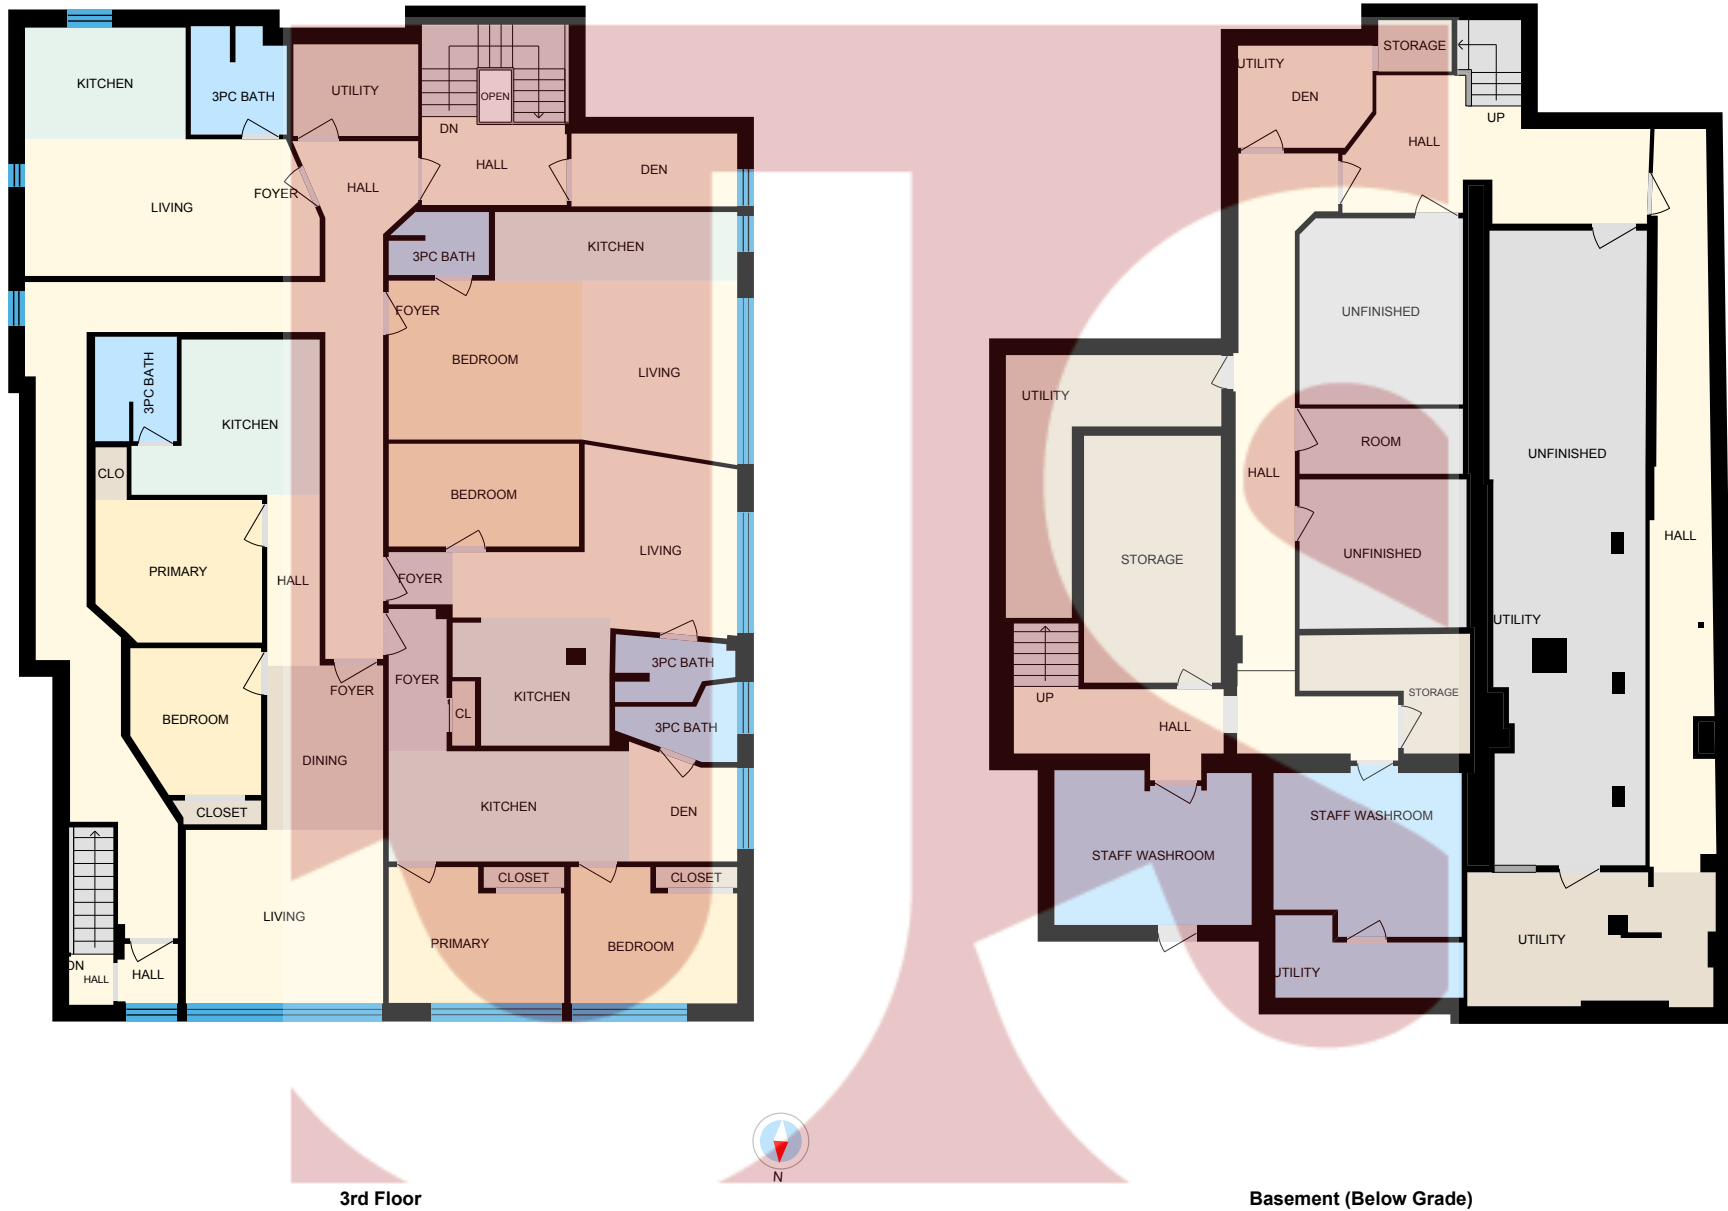

## Main Building

0 6 12  
ft

PREPARED: 2022/11/15

## Main Building

0 6 12  
ft

PREPARED: 2022/11/15

White regions are excluded from total floor area in iGUIDE floor plans. All room dimensions and floor areas must be considered approximate and are subject to independent verification.