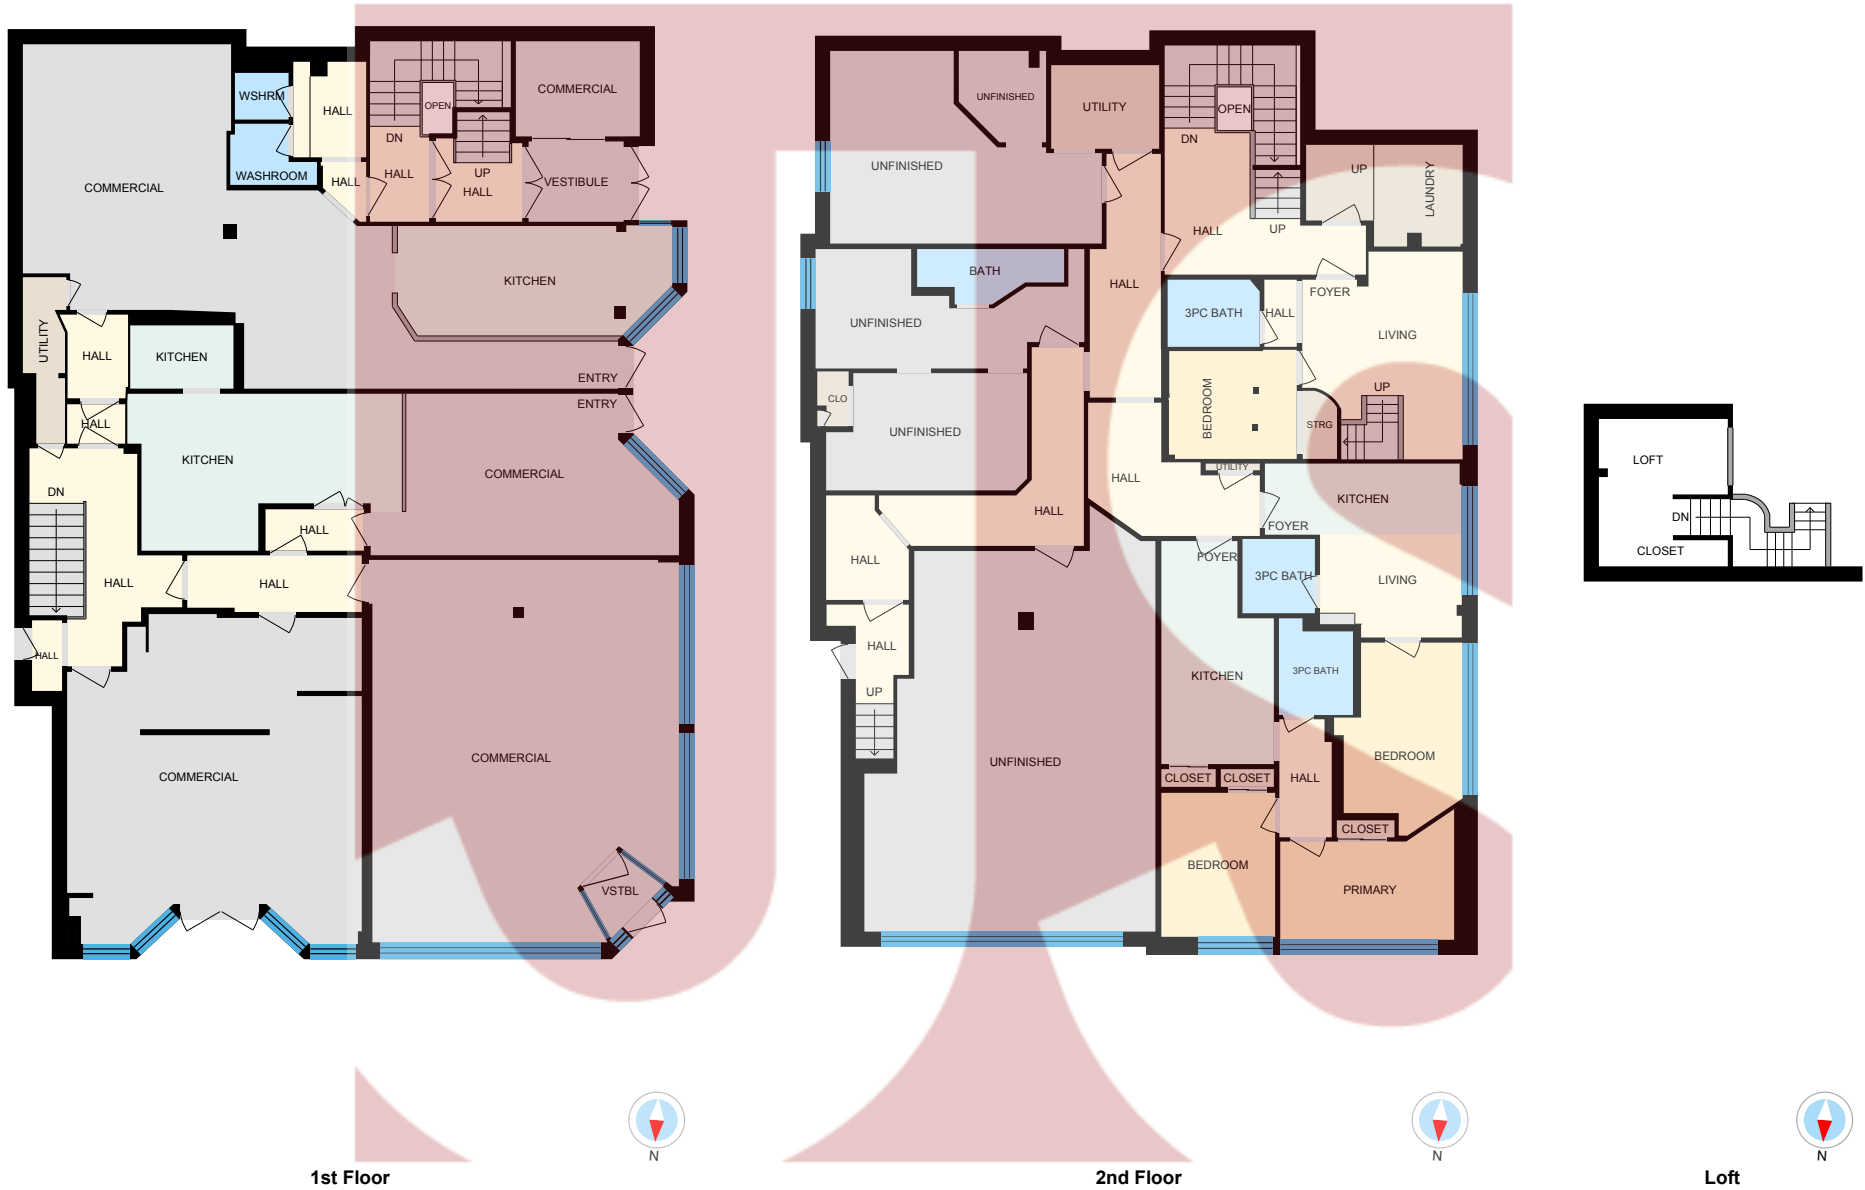

# 181 Baldwin St, Toronto, ON

## Main Building

0 6 12  
ft

PREPARED: 2022/11/15

## Main Building

0 6 12  
ft

PREPARED: 2022/11/15

White regions are excluded from total floor area in iGUIDE floor plans. All room dimensions and floor areas must be considered approximate and are subject to independent verification.