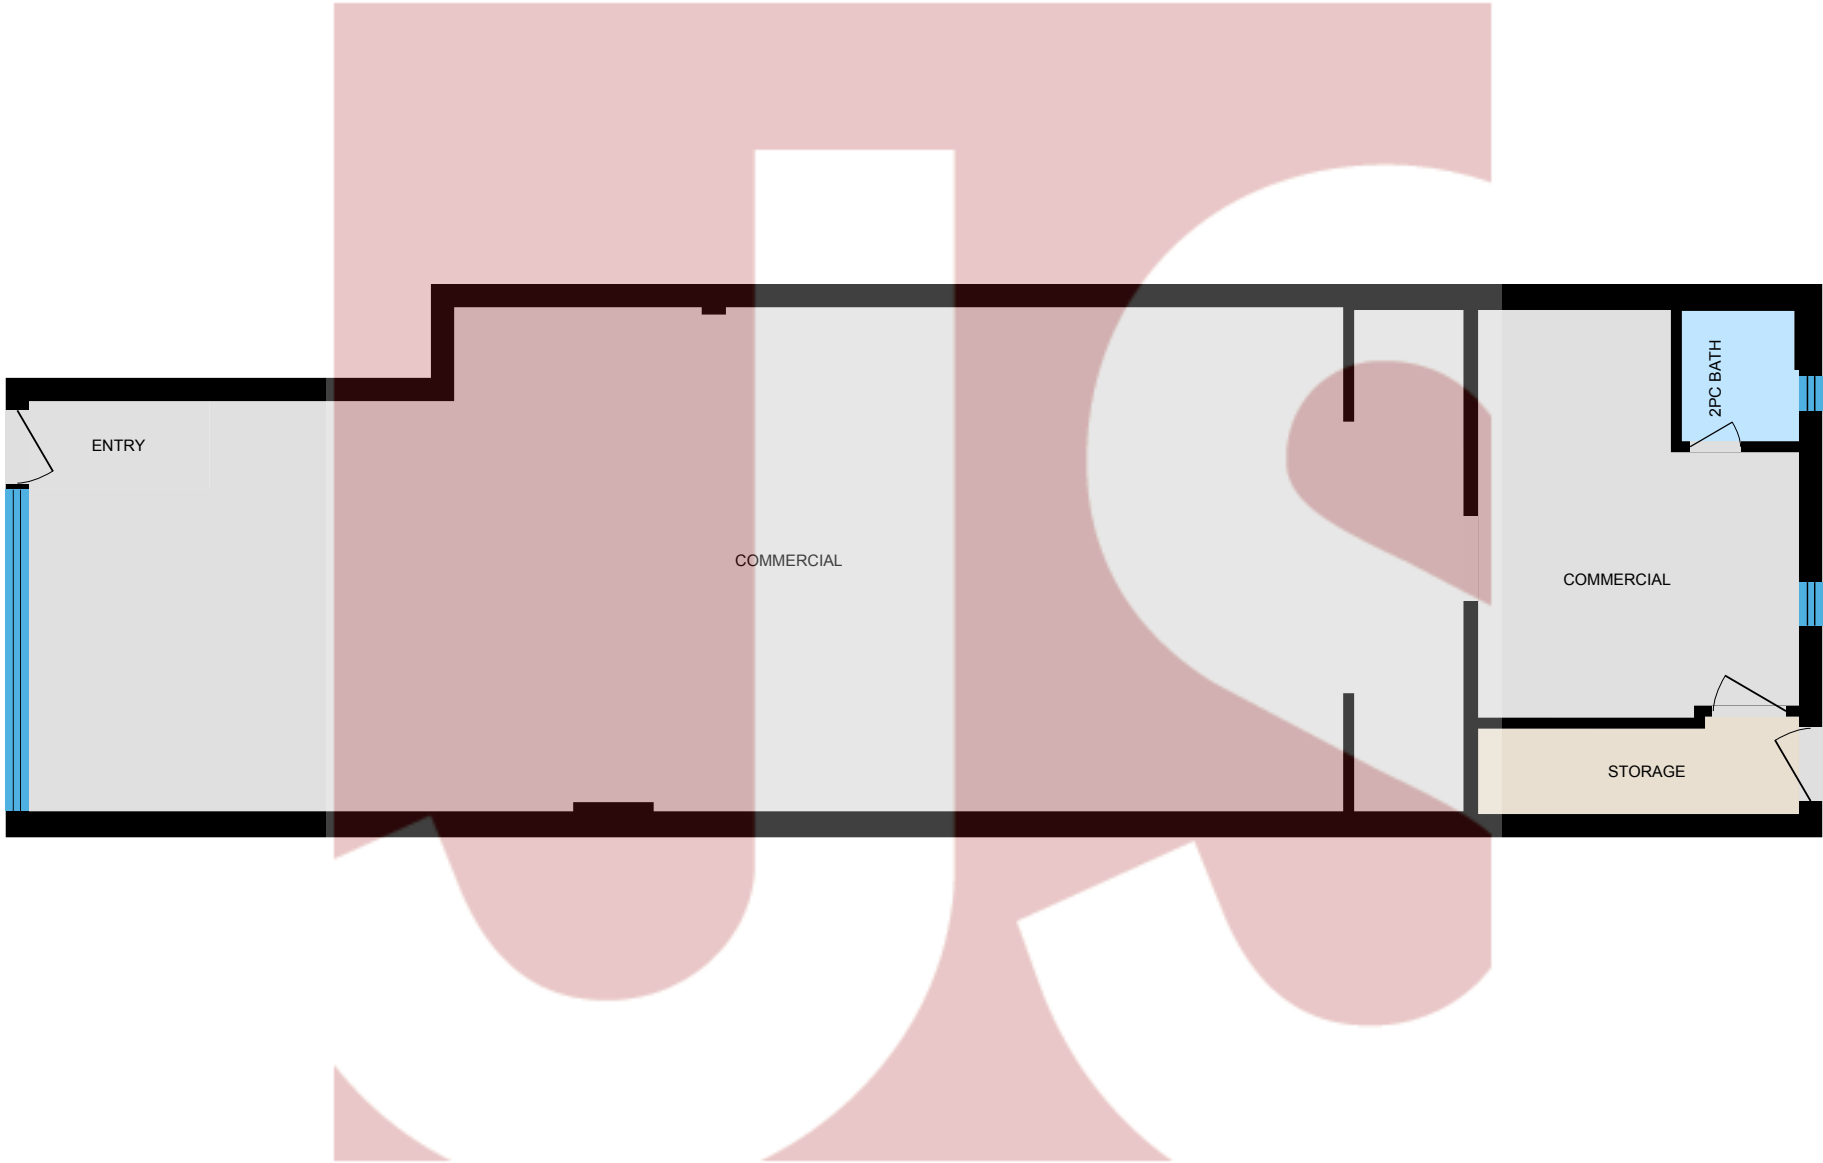

# Main Floor-1692 Queen St W, Toronto, ON

## Main Floor

PREPARED: 2022/06/02

White regions are excluded from total floor area in iGUIDE floor plans. All room dimensions and floor areas must be considered approximate and are subject to independent verification.