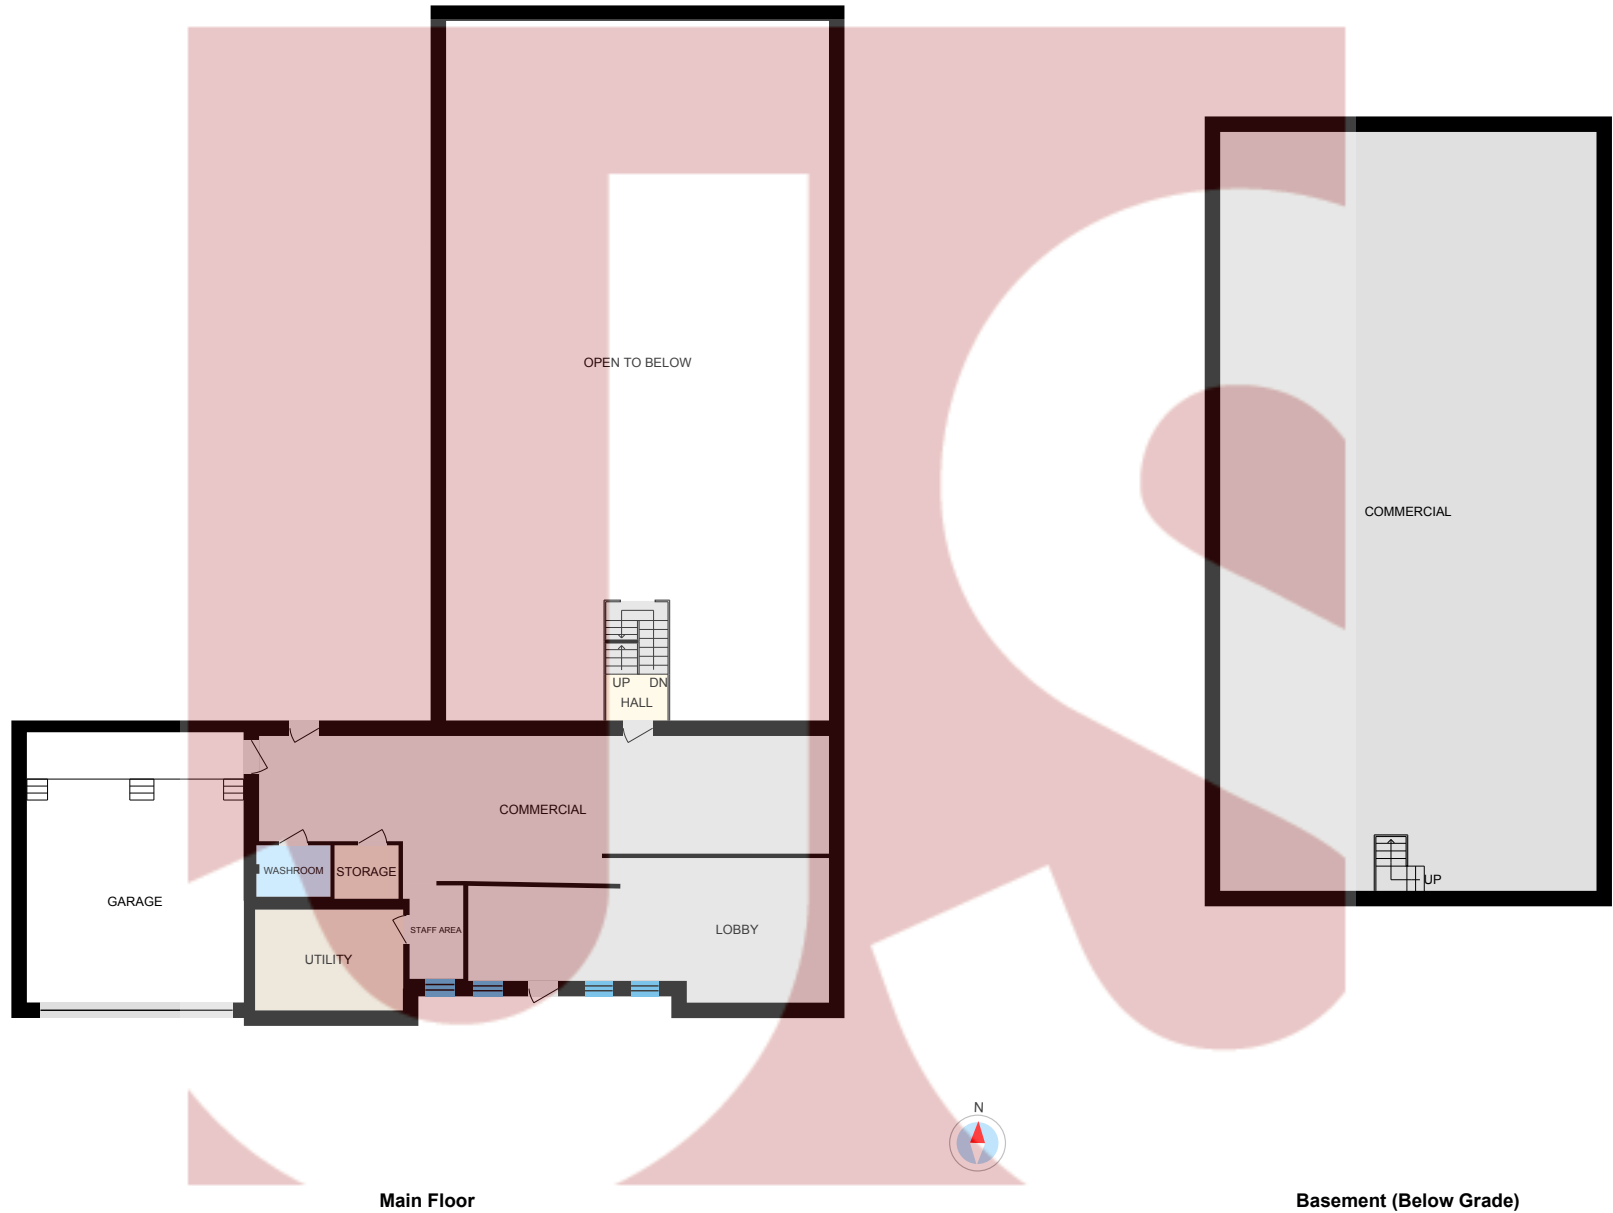

1680 Bloor St W, Toronto, ON

Main Building

0 8 16
ft

PREPARED: 2022/12/03