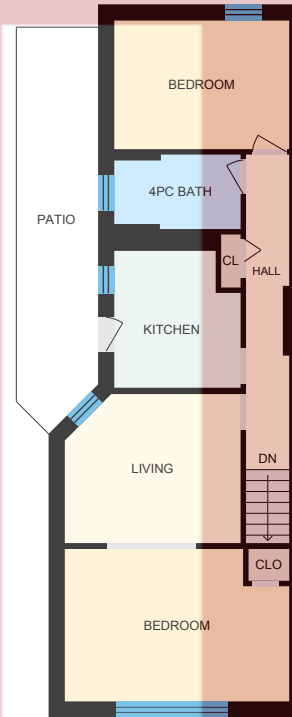

1616 Bloor St W, Toronto, ON

Main Building

1st Floor

2nd Floor

Basement (Below Grade)

PREPARED: 2022/05/05