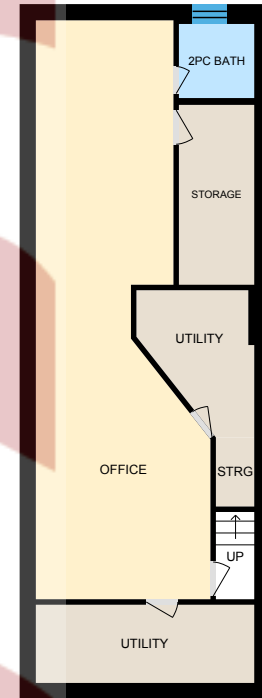

1616 Bloor St W, Toronto, ON

Main Building

1st Floor

2nd Floor

Basement (Below Grade)

PREPARED: 2022/05/05