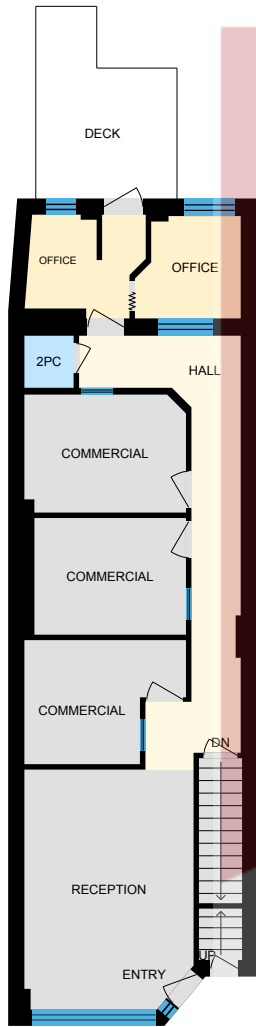

1616 Bloor St W, Toronto, ON

Main Building

1st Floor

2nd Floor

Basement (Below Grade)

PREPARED: 2022/05/05