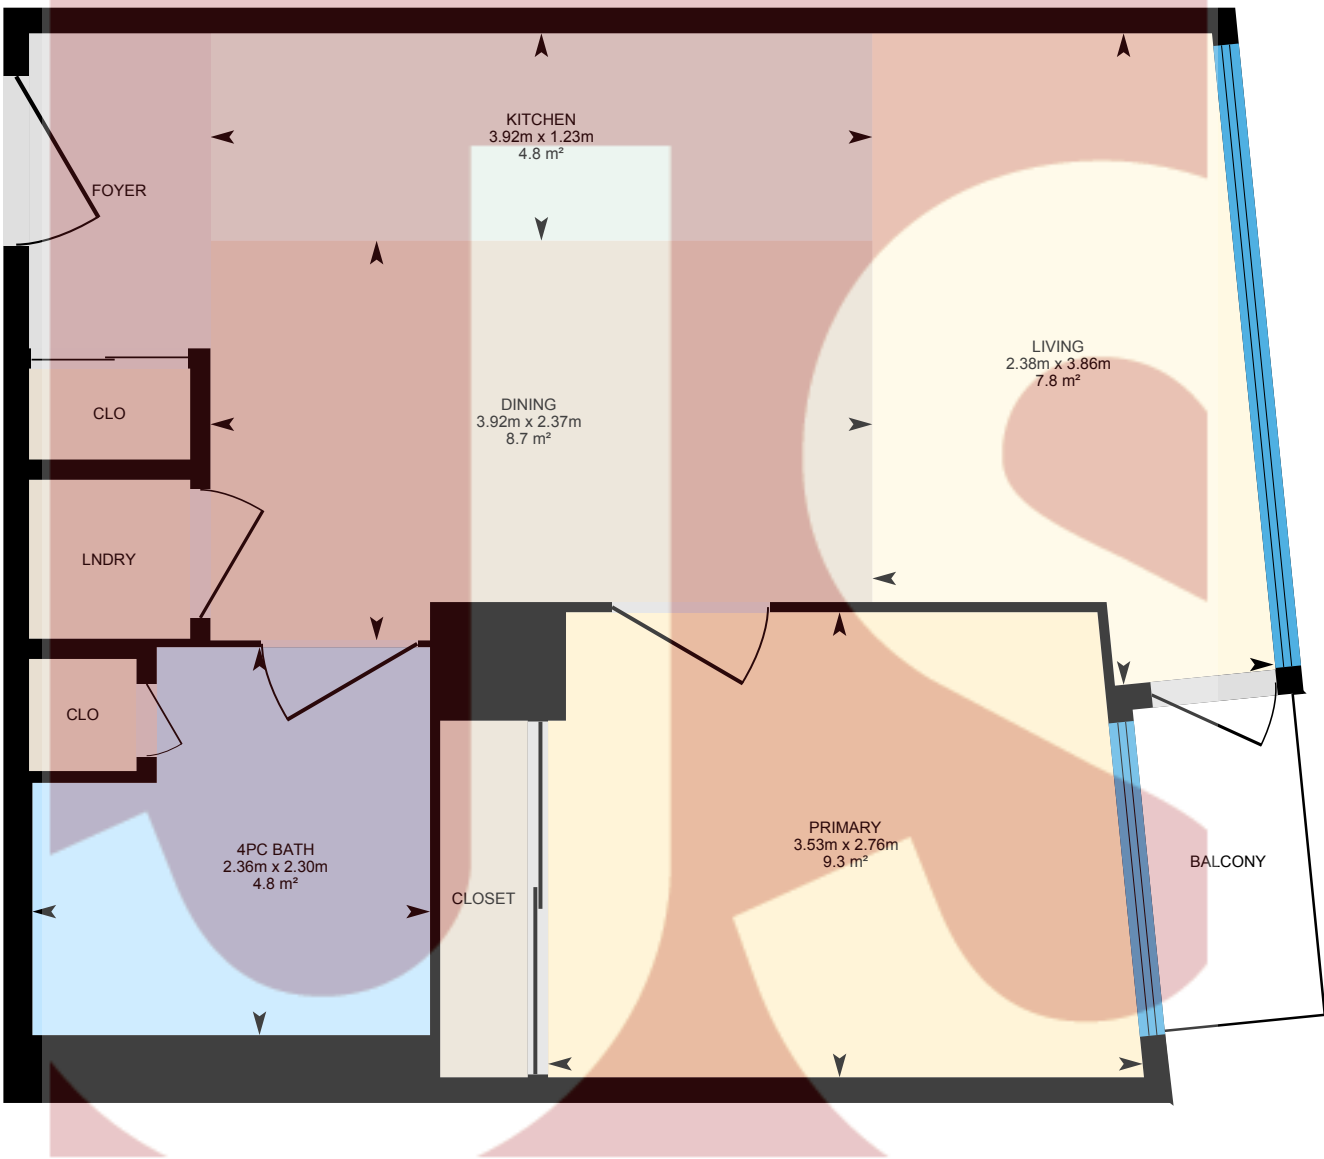

1411-77 Mutual St, Toronto, ON

Main Floor

PREPARED: Jan 2021

White regions are excluded from total floor area in iGUIDE floor plans. All room dimensions and floor areas must be considered approximate and are subject to independent verification.