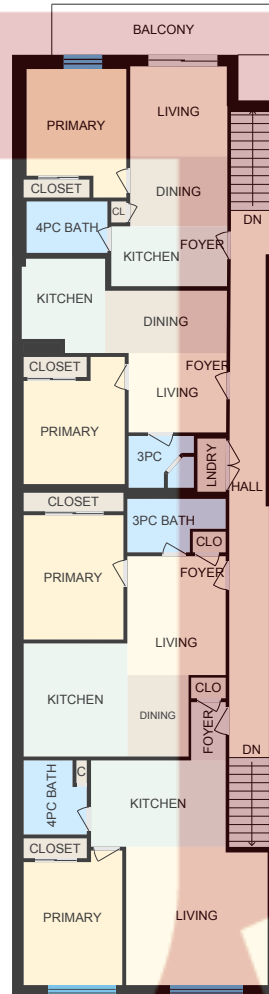

1216 St Clair Ave W, Toronto, ON

Main Building

1st Floor

2nd Floor

Basement (Below Grade)

0 8 16
ft

PREPARED: 2021/06/08