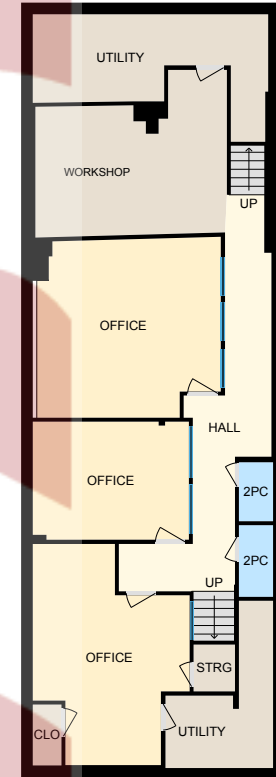

1216 St Clair Ave W, Toronto, ON

Main Building

1st Floor

2nd Floor

Basement (Below Grade)

0 8 16
ft

PREPARED: 2021/06/08