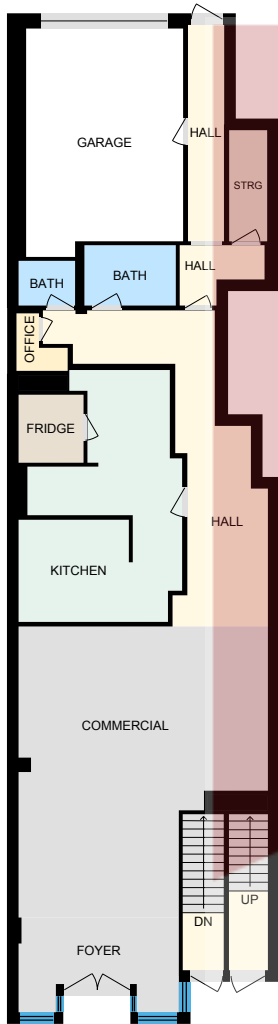

1216 St Clair Ave W, Toronto, ON

Main Building

1st Floor

2nd Floor

Basement (Below Grade)

0 8 16
ft

PREPARED: 2021/06/08