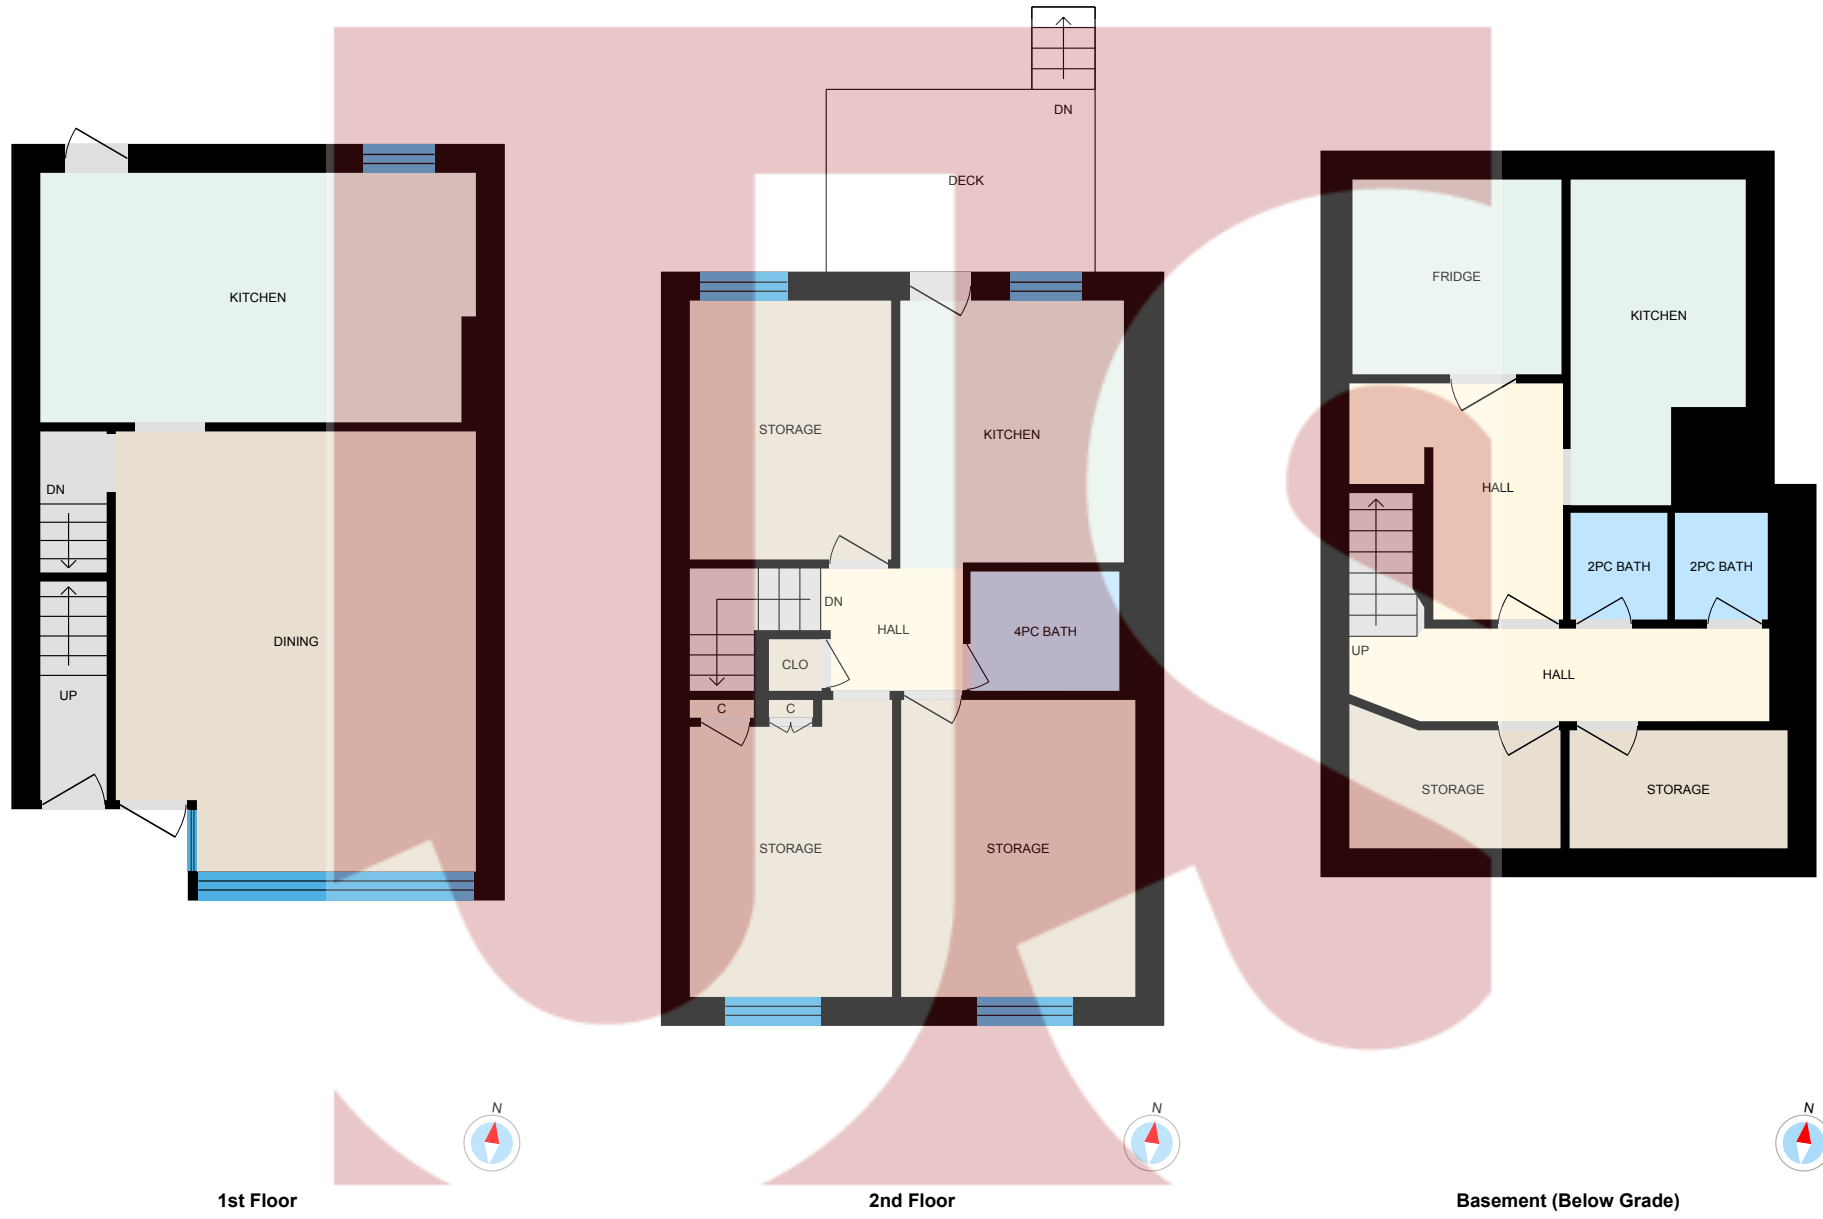

# 1168 Queen St E, Toronto, ON

## Main Building

0 4 8  
ft

PREPARED: Oct 2020

White regions are excluded from total floor area in iGUIDE floor plans. All room dimensions and floor areas must be considered approximate and are subject to independent verification.