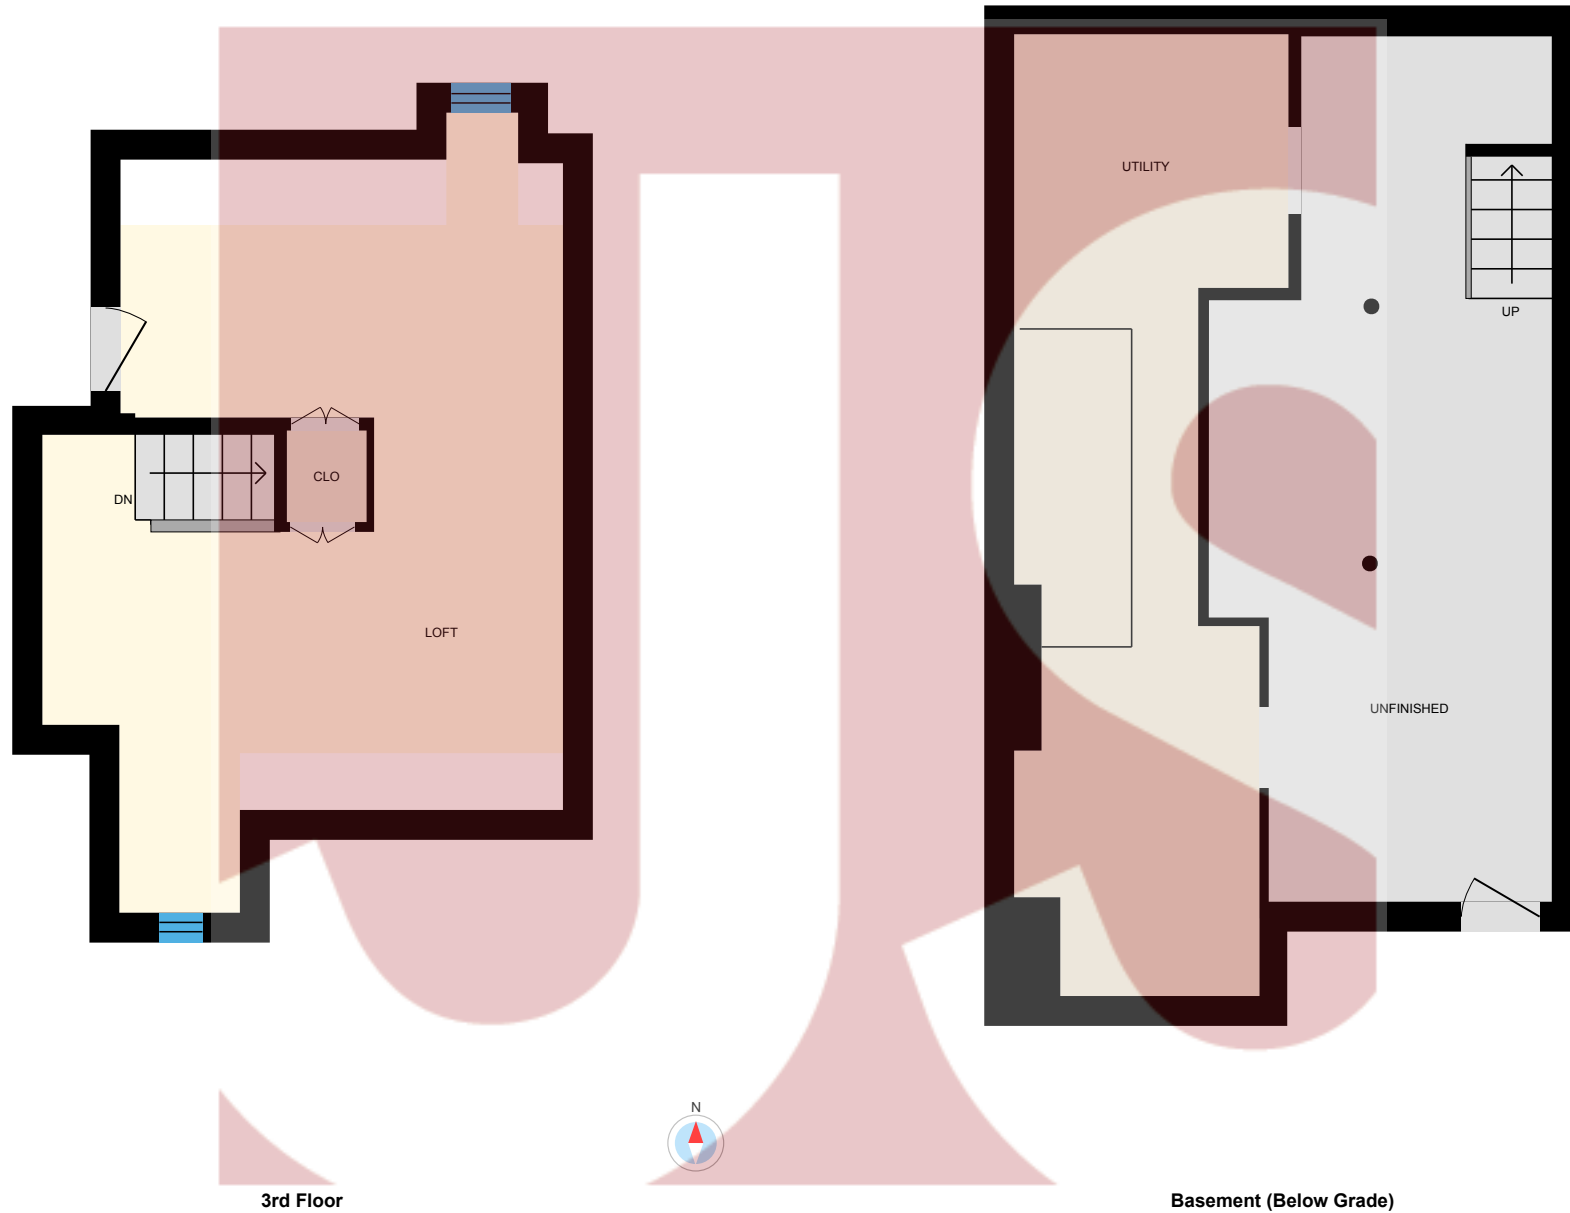

# 108 Scollard St, Toronto, ON

Main Building

0 5 10  
ft

PREPARED: 2023/04/19

# 108 Scollard St, Toronto, ON

Main Building

0 3 6 ft

PREPARED: 2023/04/19

White regions are excluded from total floor area in iGUIDE floor plans. All room dimensions and floor areas must be considered approximate and are subject to independent verification.