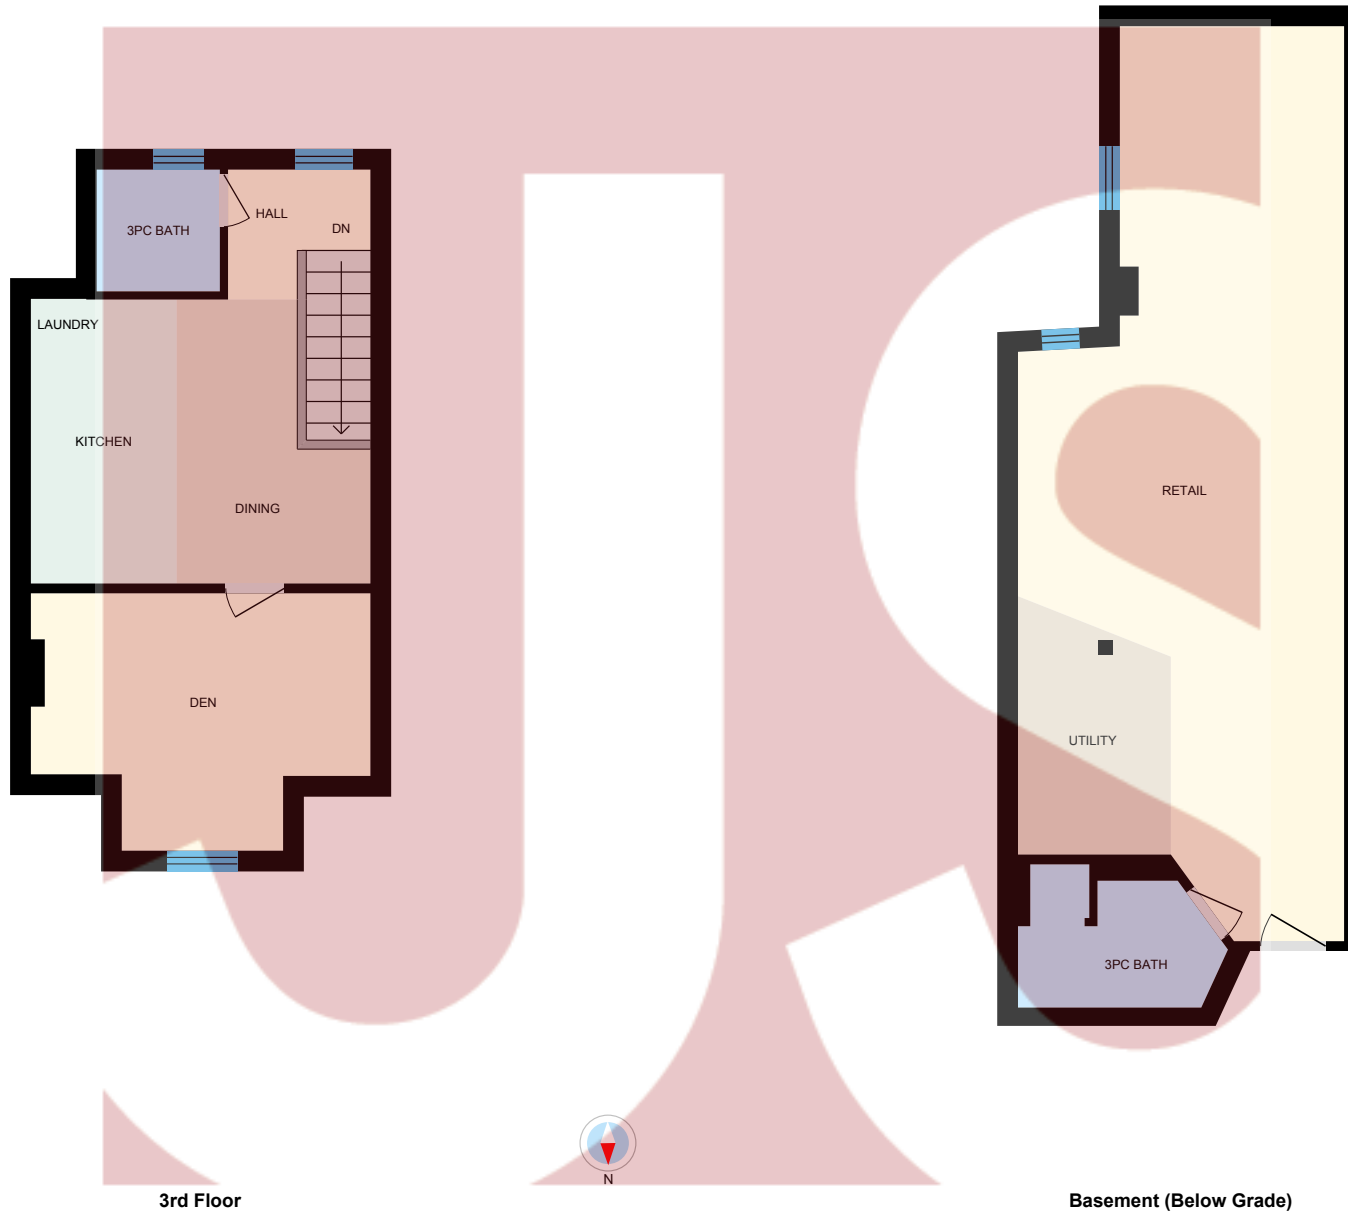

107 Scollard St, Toronto, ON

Main Building

1st Floor

2nd Floor

PREPARED: 2021/05/22

107 Scollard St, Toronto, ON

Main Building

0 4 8 ft

PREPARED: 2021/05/22

White regions are excluded from total floor area in iGUIDE floor plans. All room dimensions and floor areas must be considered approximate and are subject to independent verification.