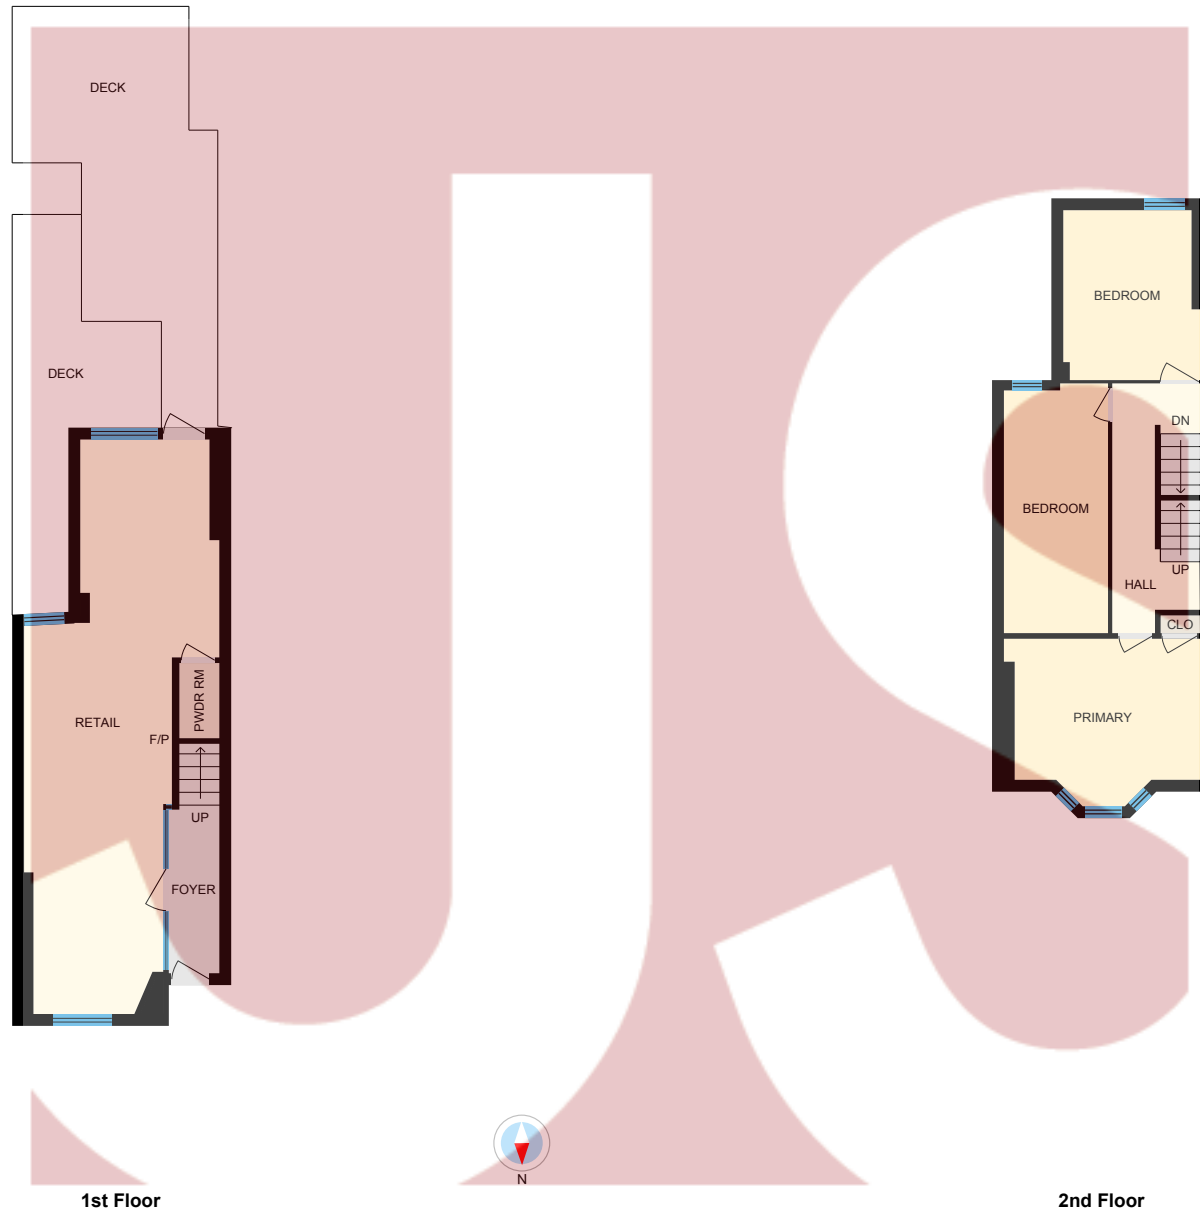

107 Scollard St, Toronto, ON

Main Building

1st Floor

2nd Floor

PREPARED: 2021/05/22

107 Scollard St, Toronto, ON

Main Building

0 4 8 ft

PREPARED: 2021/05/22

White regions are excluded from total floor area in iGUIDE floor plans. All room dimensions and floor areas must be considered approximate and are subject to independent verification.